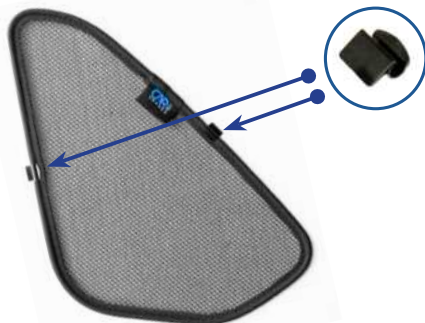

View from other side. Ensure both top clips fit between rubber seal

STEP 10

View from other side. Ensure bottom clip fits between rubber seal

STEP 11

Repeat this whole process for the other side

Installation

TOYOTA RAV4 5DR
TOY-RAV4-5-D

Components Needed

Port Shades

CL-M02 x 4

Port Shade Installation

STEP 1

STEP 2

STEP 3

STEP 4

STEP 5

STEP 6

Repeat this whole process for the other side.

Installation

TOYOTA RAV4 5DR
TOY-RAV4-5-D

Components Needed

Tailgate Shades