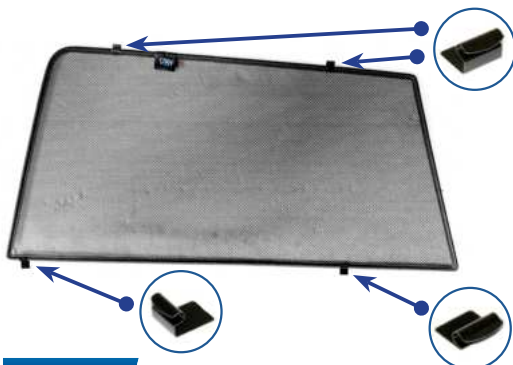

CL-M12 x 2

CL-M13 x 4

CL-M03 x 2

Side Shade Installation

STEP 1

STEP 2

STEP 3

STEP 4

STEP 5

STEP 6

Installation

TOYOTA RAV4 5DR
TOY-RAV4-5-D

Side Shade Installation

STEP 7

STEP 8

STEP 9

View from other side. Ensure both top clips fit between rubber seal

STEP 10

View from other side. Ensure bottom clip fits between rubber seal

STEP 11

Repeat this whole process for the other side

Installation