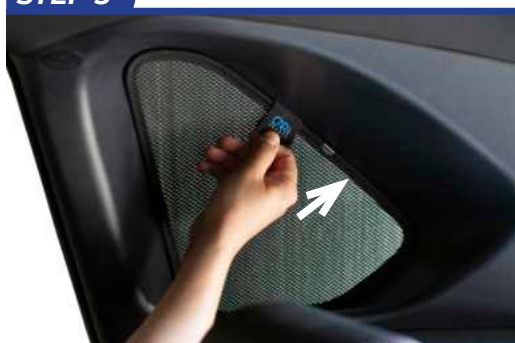

View from other side. Ensure both top clips fit between rubber seal

STEP 10

View from other side. Ensure bottom clip fits between rubber seal

STEP 11

Repeat this whole process for the other side

Installation

TOYOTA RAV4 5DR
TOY-RAV4-5-D

Components Needed

Port Shades

CL-M02 x 4

Port Shade Installation

STEP 1

STEP 2

STEP 3

STEP 4

STEP 5

STEP 6

Repeat this whole process for the other side.

Installation

TOYOTA RAV4 5DR
TOY-RAV4-5-D

Components Needed

Tailgate Shades