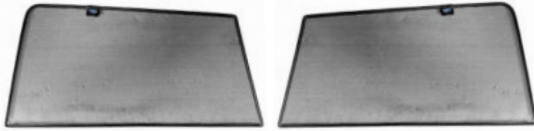

Installation Manual

TOYOTA RAV4 5DR
TOY-RAV4-5-D

Shades

Side Shades

Port Shades

Tailgate Shades

Fixing Clips

CL-M12 x 6

CL-M02 x 4

CL-M14 x 1

CL-M13 x 4

CL-M03 x 2

Installation

TOYOTA RAV4 5DR
TOY-RAV4-5-D

Components Needed

Side Shades