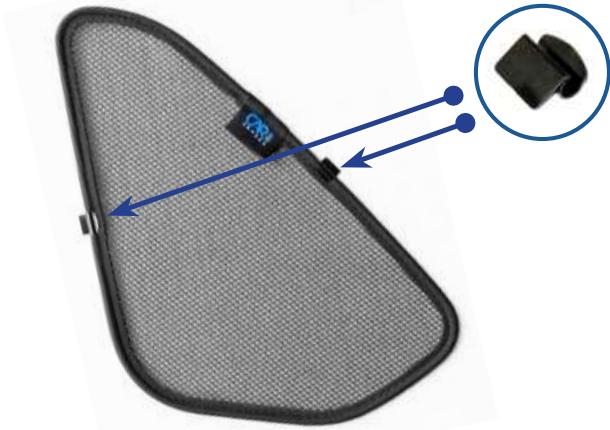

Installation

TOYOTA RAV4 EXECUTIVE | 5 DOOR
TOY-RAV4-5-DX

Components Needed

Port Shade Installation

STEP 1