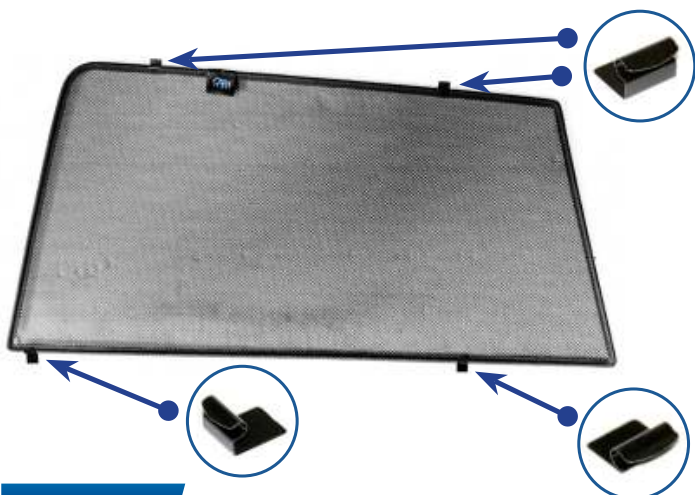

Installation

Components Needed

TOYOTA RAV4 EXECUTIVE | 5 DOOR
TOY-RAV4-5-DX

Side Shade Installation

STEP 1