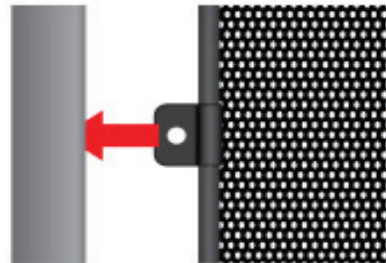

TAILGATE SHADE INSTALLATION