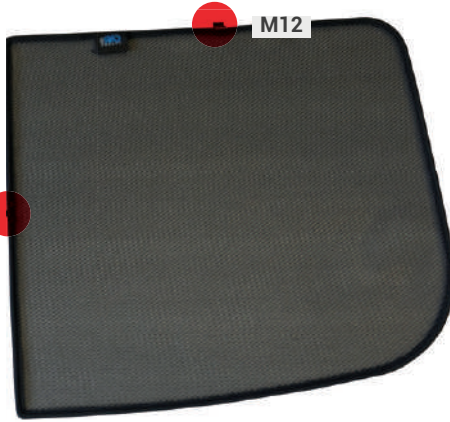

VOLVO C40 | SUV
VOL-C40-5-A

Included Components:

Side Window Shades (Part A)

Tailgate Shades

Side Window Shades (Part B)

M01

M02 - x04

M03 - x04

M02 - x4

M03 - x4

Please note these shades are fitted from the outside of the window

VOLVO C40 | SUV

VOL-C40-5-A

Side Windows (Part B)

Side Windows (Part B) - x2

CLIP PLACEMENT

P02 - x2

Cleaner

Please note the shade may appear too small but it will fit with a bit of manoeuvring.

VOLVO C40 | SUV

VOL-C40-5-A

Tailgate Window

Tailgate Shades - x2

M14

M12

CLIP PLACEMENT

M12 - x2

M14 - x1

CAR

S H A D E S

www.carshades.com