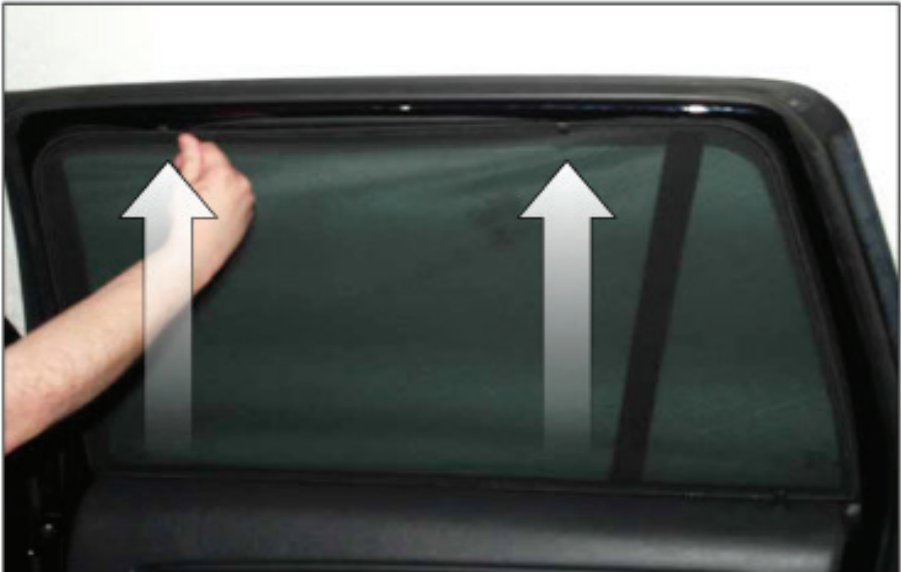

Installation Manual

VOLVO XC90 5DR
VOL-XC90-5-A-18

COMPONENTS INCLUDED

x 2

FIXING CLIPS

CL-M05 x 4

SIDE SHADE INSTALLATION

x 2

Installation

VOLVO XC90 5DR
VOL-XC90-5-A-18

SIDE SHADE INSTALLATION

Installation

VOLVO XC90 5DR
VOL-XC90-5-A-18

SIDE SHADE INSTALLATION