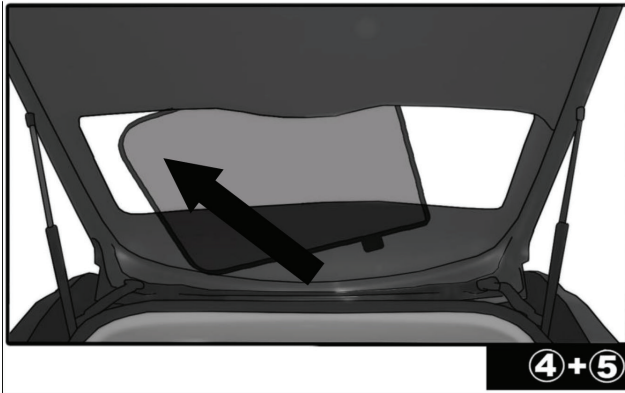

VOLVO S60 4DR

VOL-S60-4-B

2ND SIDE SHADE INSTALLATION

Installation

VOLVO S60 4DR

VOL-S60-4-B

REAR SHADE INSTALLATION

Installation