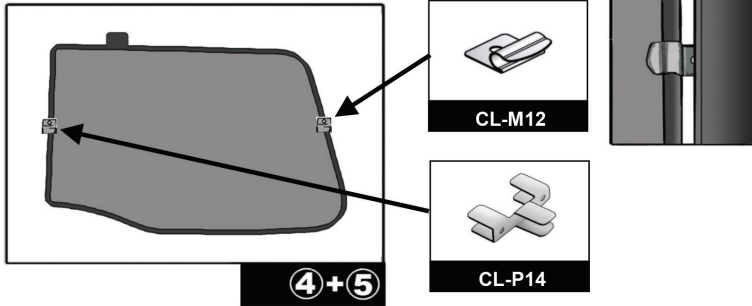

VOLVO S60 4DR

VOL-S60-4-B

2ND SIDE SHADE INSTALLATION

Installation

VOLVO S60 4DR

VOL-S60-4-B

REAR SHADE INSTALLATION

Installation