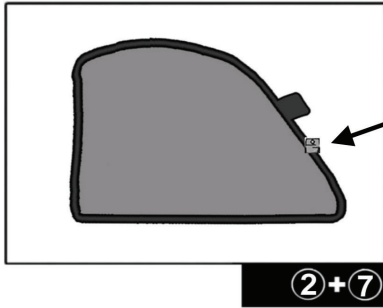

Installation

VOLVO S60 4DR

VOL-S60-4-B

2ND SIDE SHADE INSTALLATION