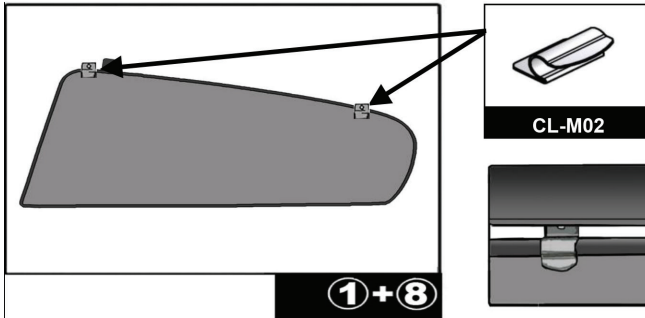

CL-M12 x 2

CL-M14 x 1

CAR
SHADES

Installation

VOLVO S60 4DR

VOL-S60-4-B

SIDE SHADE INSTALLATION

Installation