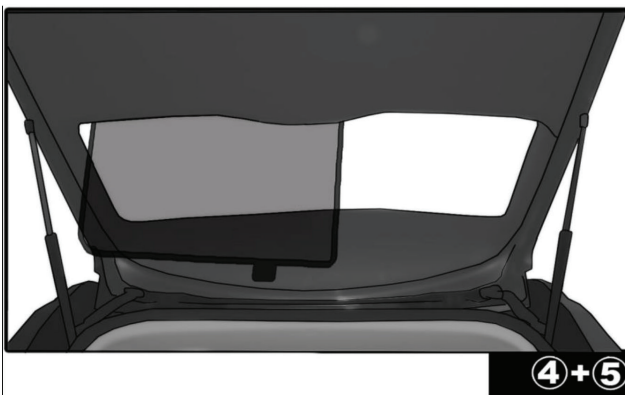

VOLVO S60 4DR

VOL-S60-4-B

2ND SIDE SHADE INSTALLATION

Installation

VOLVO S60 4DR

VOL-S60-4-B

REAR SHADE INSTALLATION

Installation