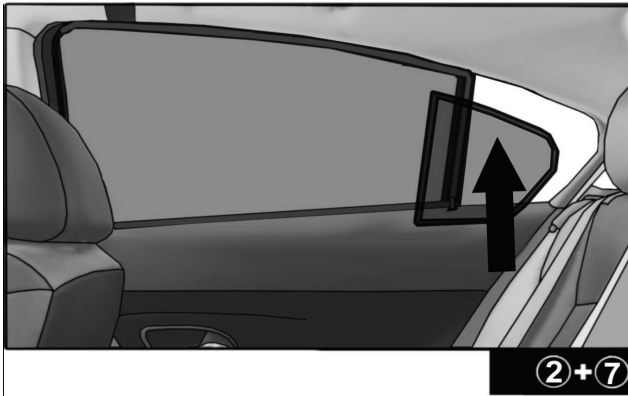

Installation

VOLVO S60 4DR

VOL-S60-4-B

2ND SIDE SHADE INSTALLATION