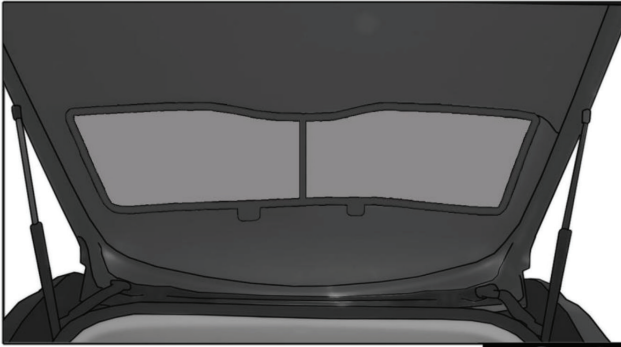

REAR SHADE INSTALLATION