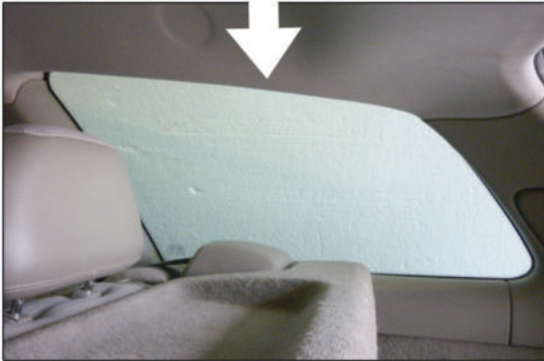

VOLVO V40 5DR

VOL-V40-E-X

SIDE SHADE INSTALLATION

X2

Installation

VOLVO V40 5DR

VOL-V40-E-X

PORT SHADE INSTALLATION