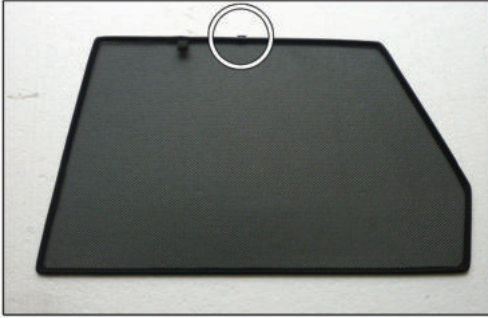

Installation Manual

VOLVO V40 5DR
VOL-V40-E-X

COMPONENTS INCLUDED

SIDE WINDOWS X2

PORT WINDOW X2

TAILGATE WINDOW X2

CL-M02 x 4

Installation

VOLVO V40 5DR

VOL-V40-E-X

SIDE SHADE INSTALLATION

Installation

VOLVO V40 5DR

VOL-V40-E-X

SIDE SHADE INSTALLATION

Installation