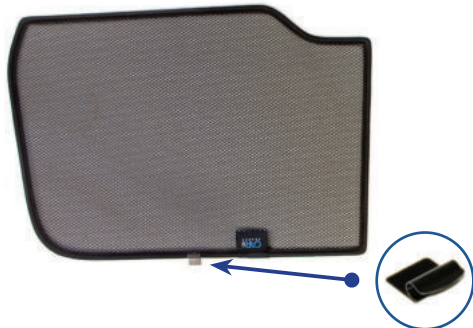

Installation

VOLVO V60 5DR
VOL-V60-E-B

Components Needed

Tailgate Shade Installation

STEP 1