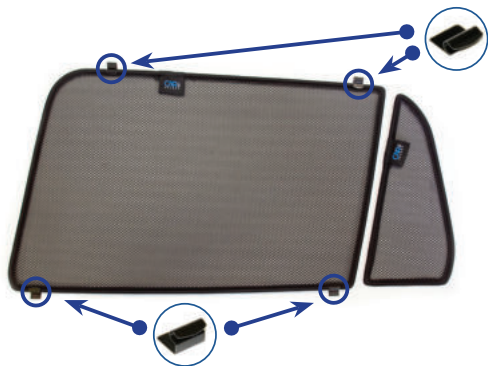

Side Shade Installation

STEP 1