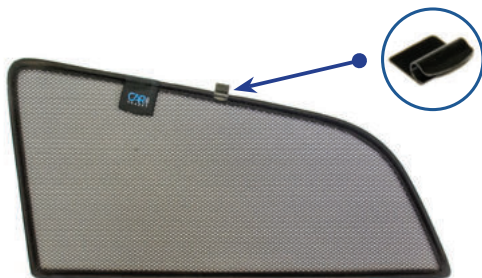

Port Shade Installation

STEP 1