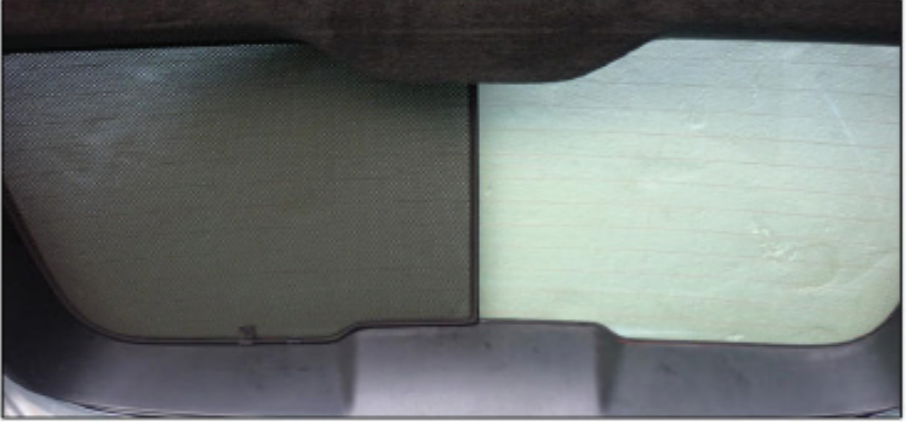

PORT SHADE INSTALLATION

x2

Installation

VOLVO V70 ESTATE
VOL-V70-E-B

TAILGATE SHADE INSTALLATION

Installation

VOLVO V70 ESTATE
VOL-V70-E-B

TAILGATE SHADE INSTALLATION