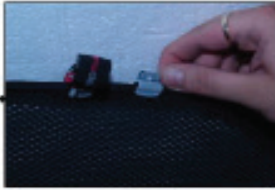

SIDE SHADE INSTALLATION