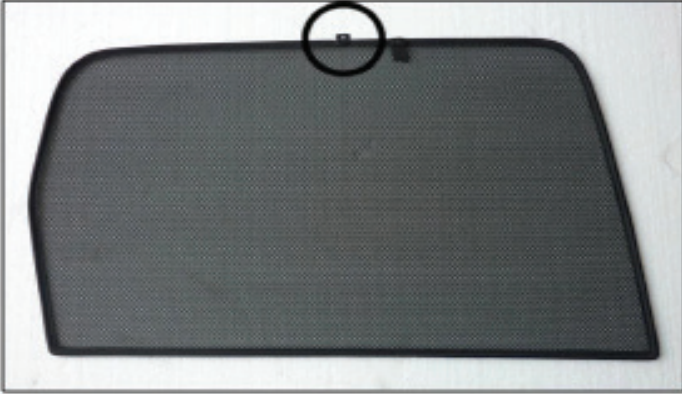

SIDE SHADE INSTALLATION