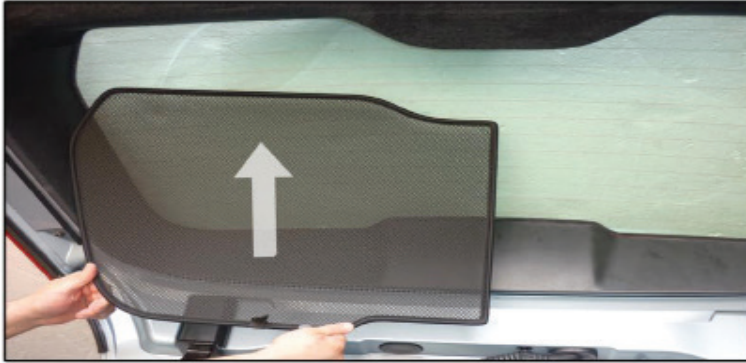

PORT SHADE INSTALLATION

x2

Installation

VOLVO V70 ESTATE
VOL-V70-E-B

TAILGATE SHADE INSTALLATION

Installation

VOLVO V70 ESTATE
VOL-V70-E-B

TAILGATE SHADE INSTALLATION