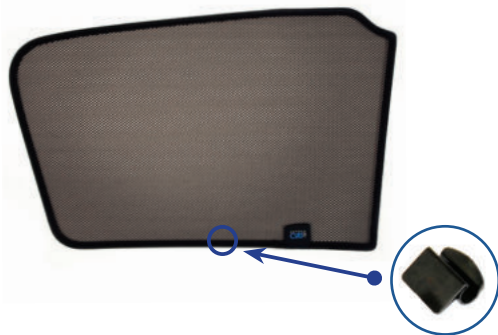

Installation

VOLKSWAGEN GOLF (MK7) 5DR
VW-GOLF-5-G

Components Needed

Tailgate Shade Installation

STEP 1