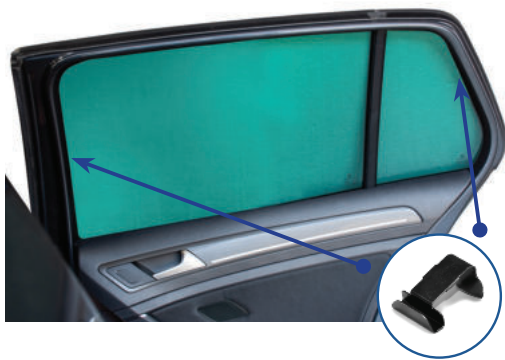

Installation

VOLKSWAGEN GOLF (MK7) 5DR
VW-GOLF-5-G

Components Needed

Side Shade Installation

STEP 1

STEP 2

STEP 3

STEP 4

STEP 5

STEP 6

Repeat Step 3 & 4 for the left hand clip