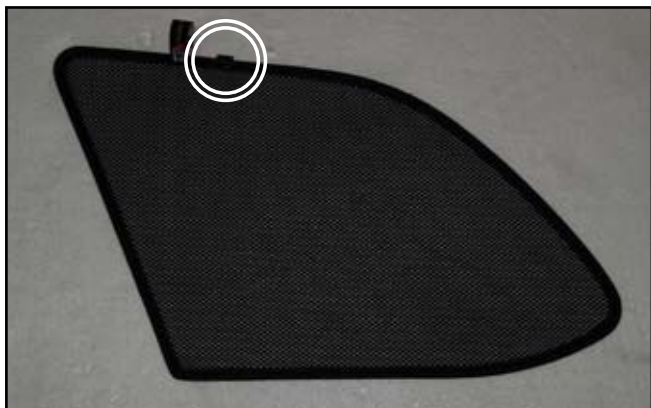

LOAD AREA SHADE INSTALLATION