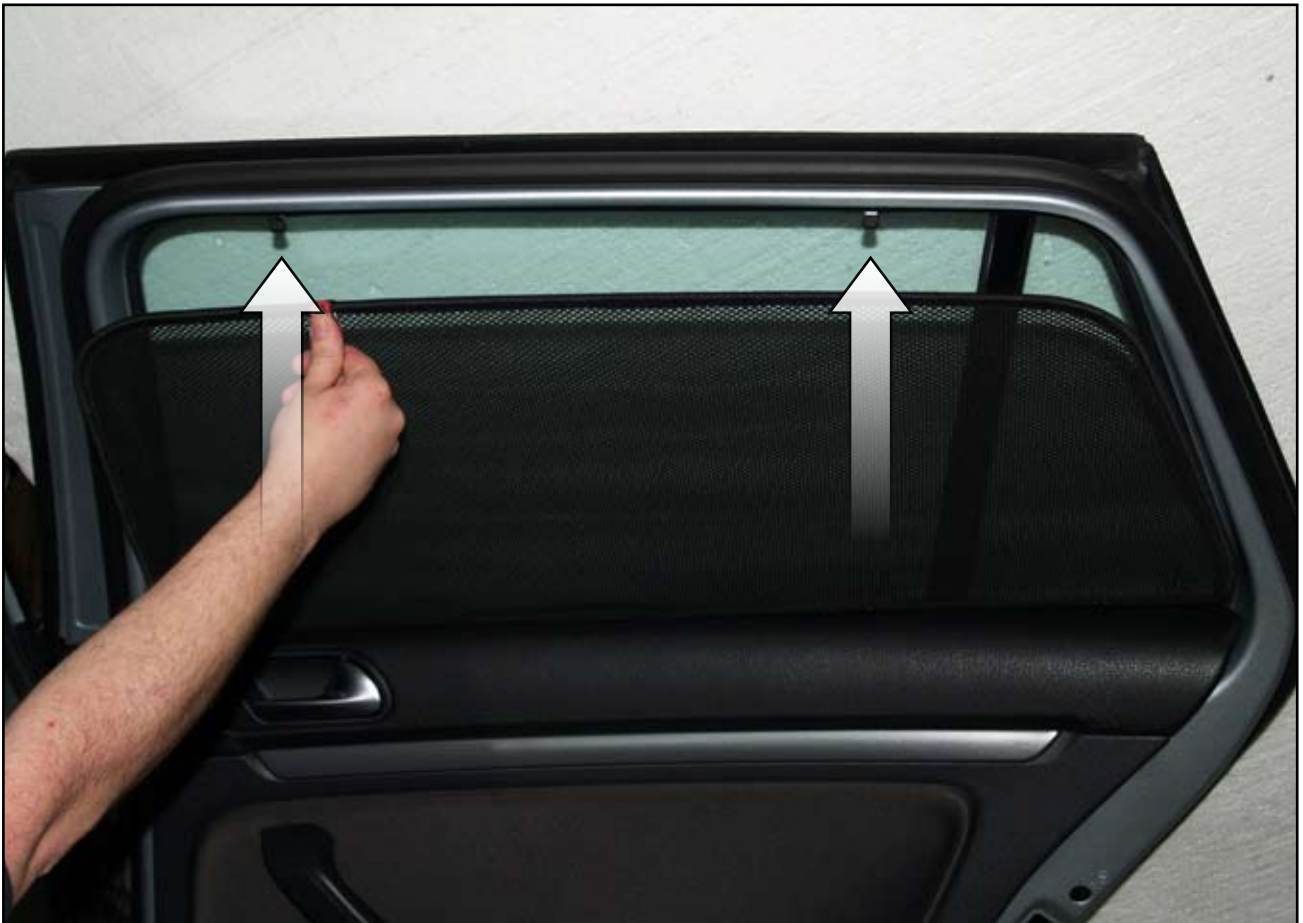

SIDE SHADE INSTALLATION