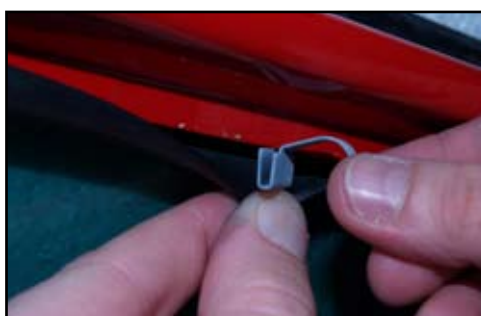

INSTALLATION INSTRUCTIONS

VW Golf Estate

VW-GOLF-E-E

COMPONENTS

SHADES

FIXING CLIPS

SIDE SHADE INSTALLATION

X2