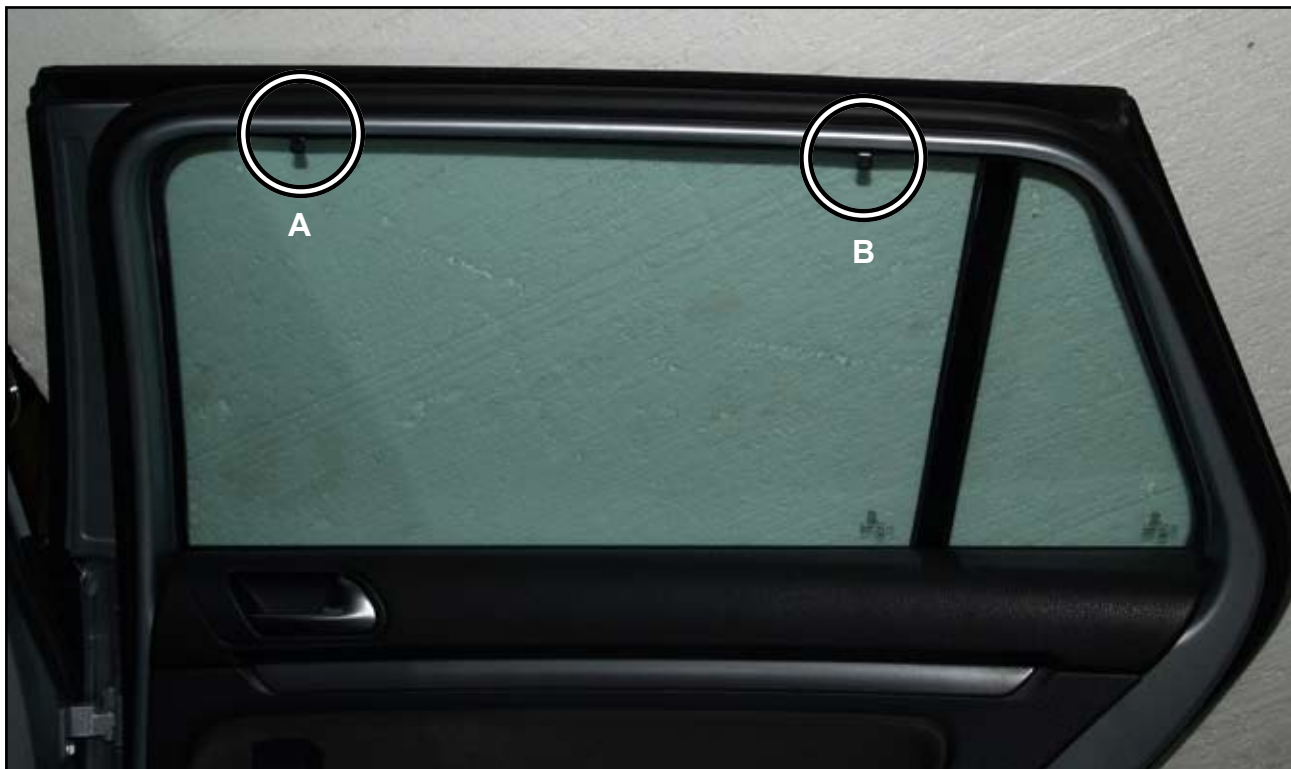

INSTALLATION INSTRUCTIONS

VW Golf Estate

VW-GOLF-E-E

COMPONENTS

SHADES

FIXING CLIPS

SIDE SHADE INSTALLATION

X2