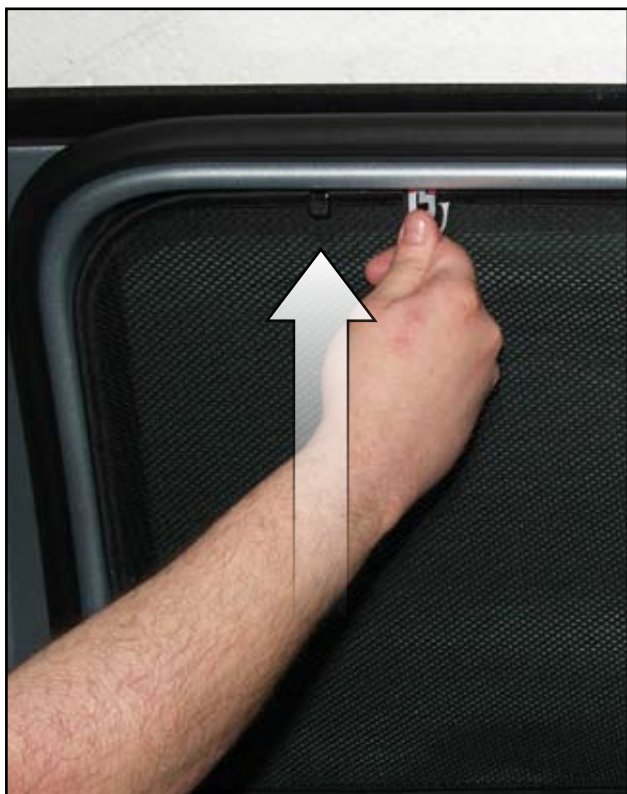

SIDE SHADE INSTALLATION