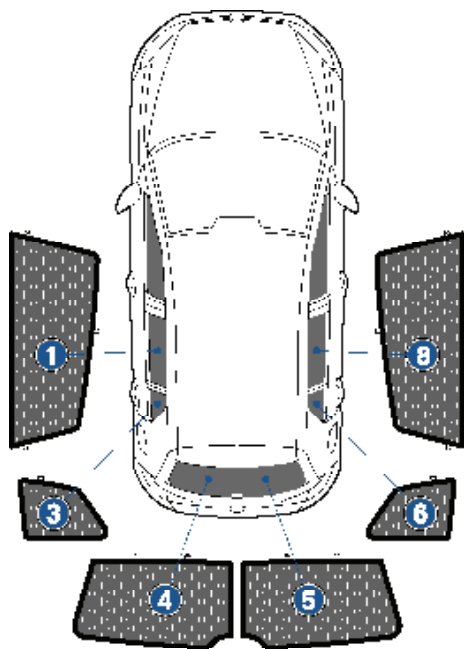

Installation Manual

VW GOLF MK7 EST
VW-GOLF-E-G

COMPONENTS INCLUDED

SHADES

FIXING CLIPS

CL-M02 x 6

CL-M05 x 6

CL-M14 x 1

CL-T01 x 1

Side Shade Installation

VW GOLF MK7 EST
VW-GOLF-E-G

COMPONENTS NEEDED:

STEP #1

INSERT CLIPS INSIDE WEATHERSTRIP

STEP #2

POSITION THE SIDE SHADE