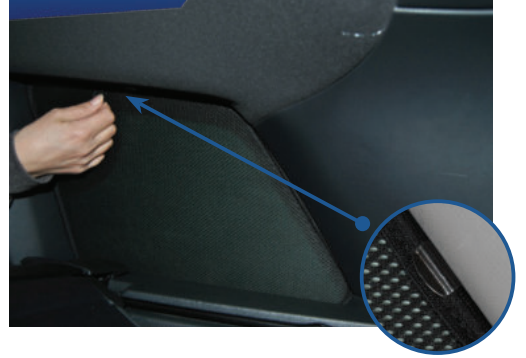

STEP #2

INSERT CLIPS BEHIND INTERIOR TRIM