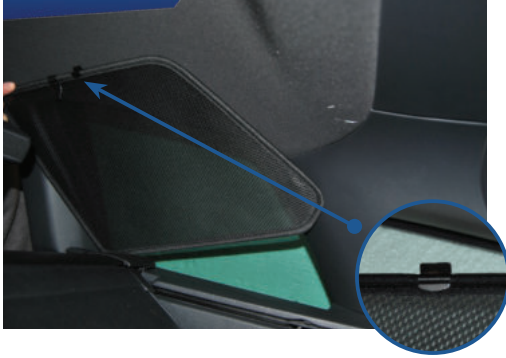

STEP #1

ATTACH CLIPS ON SHADE EDGES