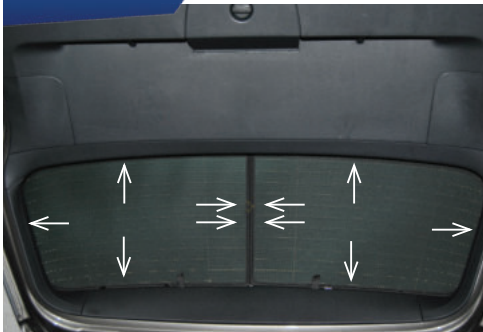

STEP #5

ENSURE SECURELY FITTED IN PLACE