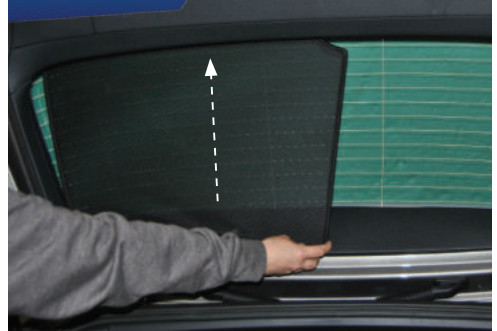

STEP #1

ATTACH CLIPS ON SHADE EDGES

STEP #2

INSERT CLIPS BEHIND INTERIOR TRIM

STEP #3

ENSURE SECURELY FITTED IN PLACE

Rear Shade Installation

VW GOLF MK7 EST
VW-GOLF-E-G

COMPONENTS NEEDED:

STEP #1

ATTACH CLIPS ON SHADE EDGES

STEP #2

POSITION THE REAR SHADE

STEP #3

INSERT CLIPS BEHIND INTERIOR TRIM

STEP #4