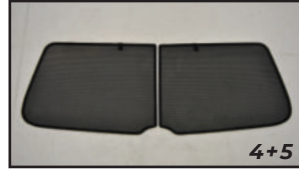

Rear Shade Installation

VW GOLF MK7 EST
VW-GOLF-E-G

COMPONENTS NEEDED: