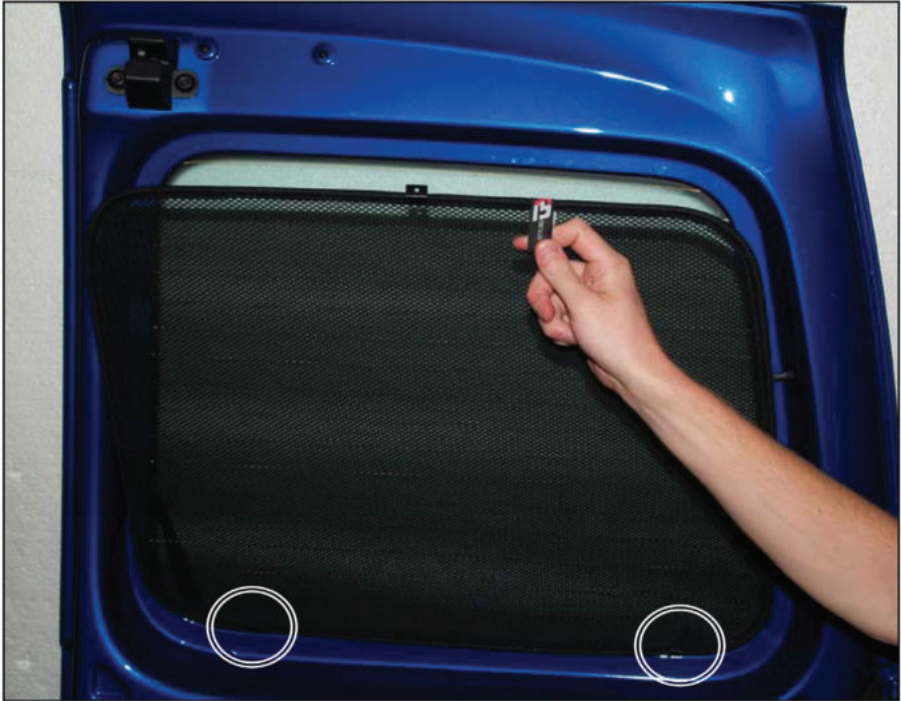

VW-CADD-2-A

REAR SHADE INSTALLATION

Installation

VOLKSWAGEN CADDY TWIN DOOR

VW-CADD-2-A

REAR SHADE INSTALLATION

Installation

VOLKSWAGEN CADDY TWIN DOOR