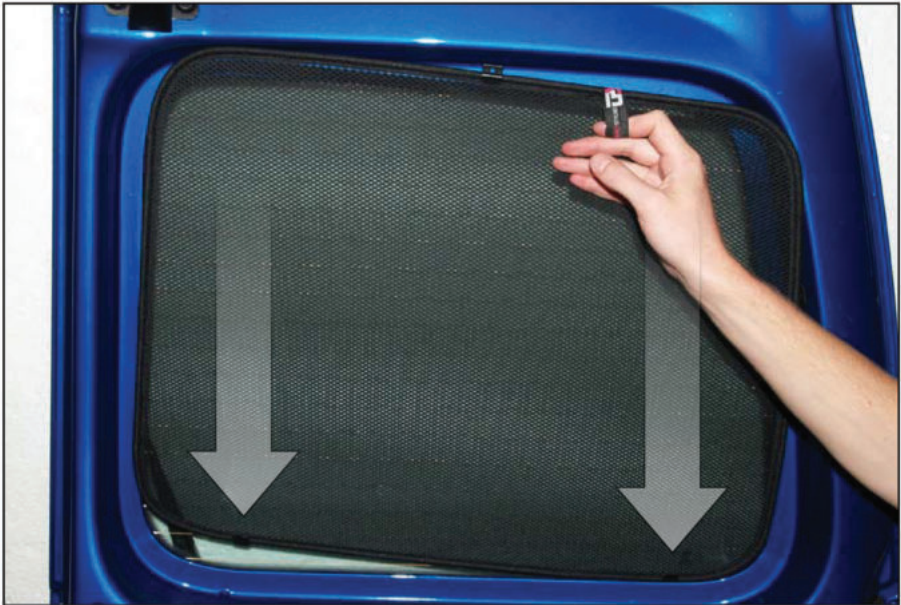

Installation

VOLKSWAGEN CADDY TWIN DOOR

VW-CADD-2-A

REAR SHADE INSTALLATION