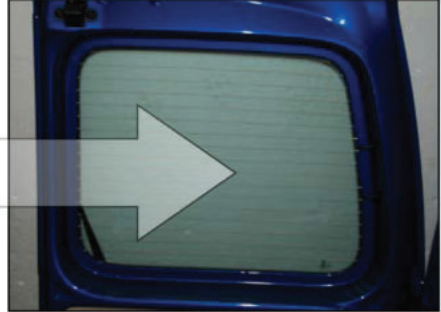

Installation

VOLKSWAGEN CADDY TWIN DOOR

VW-CADD-2-A

REAR SHADE INSTALLATION