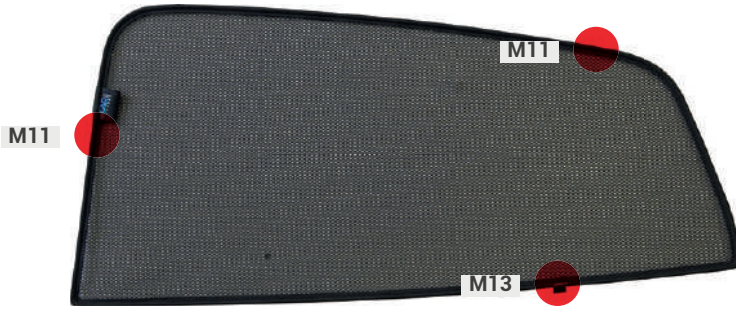

VW ID5 | 5 DOOR
VW-ID5-5-A-18

Included Components:

Side Window Shades

VW ID5 | 5 DOOR

VW-ID5-5-A-18

Side Windows

CLIP PLACEMENT

Side Window Shades - x2

M11 - x4

M13 - x2

TRIM TOOL - x1

CAR SHADES

www.carshades.com