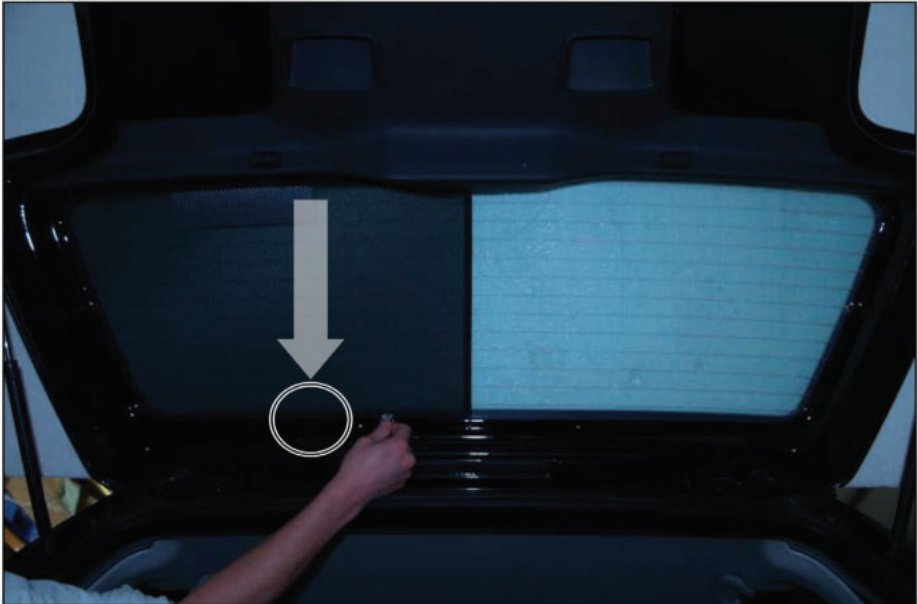

REAR SHADE INSTALLATION

X4

Installation

VOLKSWAGEN LUPO 3DR

VW-LUPO-3-A

REAR SHADE INSTALLATION

Installation

VOLKSWAGEN LUPO 3DR