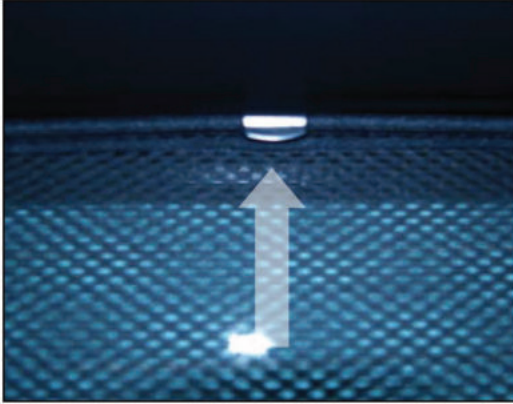

REAR SHADE INSTALLATION

X4

Installation

VOLKSWAGEN LUPO 3DR

VW-LUPO-3-A

REAR SHADE INSTALLATION

Installation

VOLKSWAGEN LUPO 3DR