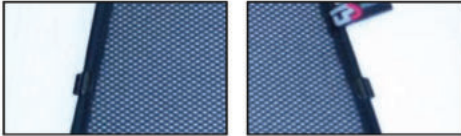

Installation

VOLKSWAGEN LUPO 3DR

VW-LUPO-3-A

SIDE SHADE INSTALLATION