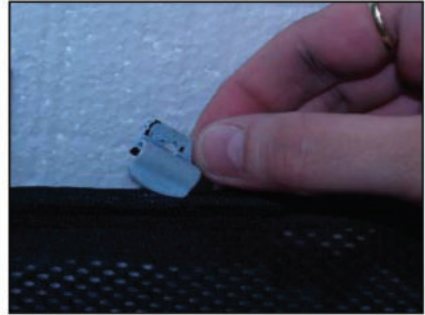

Installation Manual

VOLKSWAGEN LUPO 3DR

VW-LUPO-3-A

COMPONENTS INCLUDED

X2

X2

CL-M02 x 8

Installation

VOLKSWAGEN LUPO 3DR

VW-LUPO-3-A

SIDE SHADE INSTALLATION

X2

Installation

VOLKSWAGEN LUPO 3DR

VW-LUPO-3-A

SIDE SHADE INSTALLATION