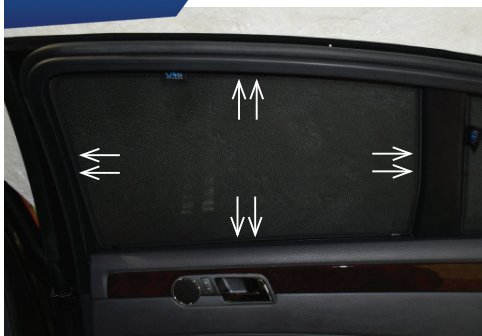

POSITION THE SIDE SHADE

STEP #3

INSERT CLIPS BEHIND INTERIOR TRIM

STEP #4

ENSURE SECURELY FITTED IN PLACE

CAR
SHADES

Side Shade (B) Installation

VOLKSWAGEN PHAETON 4DR
VW-PHAE-4-A

COMPONENTS NEEDED:

STEP #1

INSERT CLIPS INSIDE WEATHERSTRIP

STEP #2

POSITION THE SIDE SHADE

STEP #3

ATTACH SIDE SHADE BEHIND CLIPS

STEP #4

ENSURE SECURELY FITTED IN PLACE

CAR
SHADES

Rear Shade Installation

VOLKSWAGEN PHAETON 4DR
VW-PHAE-4-A

COMPONENTS NEEDED:

CL-M12 x 2

CL-M14 x 1

STEP #1