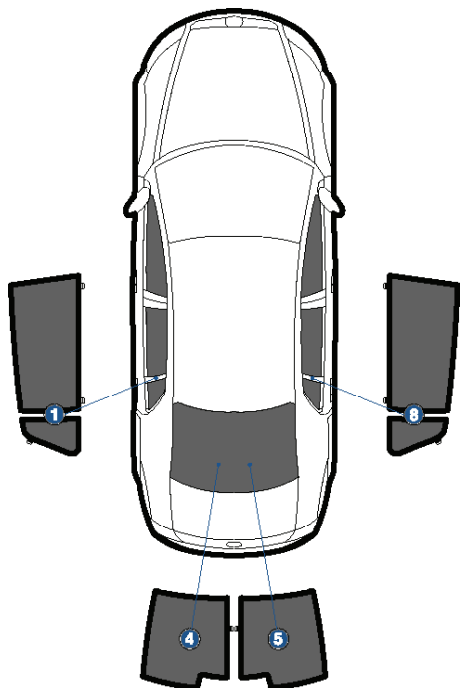

COMPONENTS INCLUDED

SHADES

FIXING CLIPS