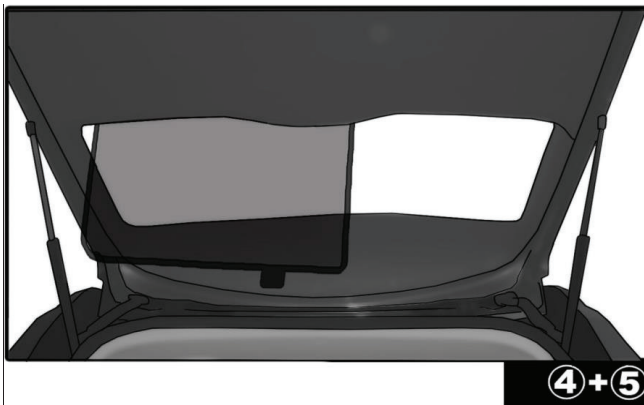

Installation

VW SCIROCCO 3DR

VW-SCIR-3-A

TAILGATE SHADE INSTALLATION