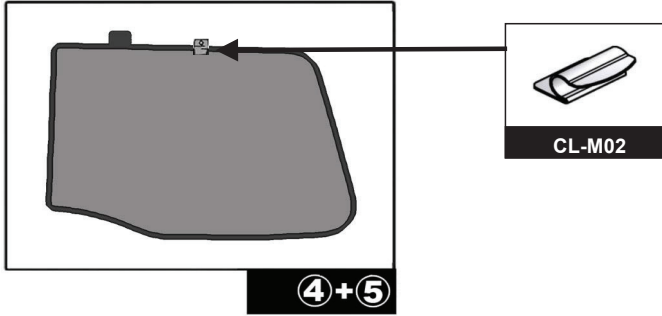

Installation

VW SCIROCCO 3DR

VW-SCIR-3-A

TAILGATE SHADE INSTALLATION