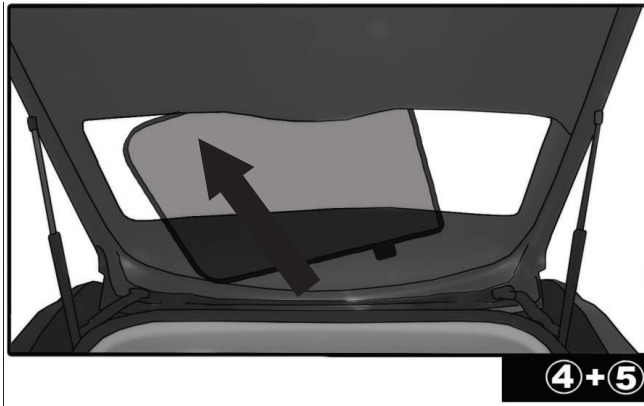

Installation

VW SCIROCCO 3DR

VW-SCIR-3-A

TAILGATE SHADE INSTALLATION