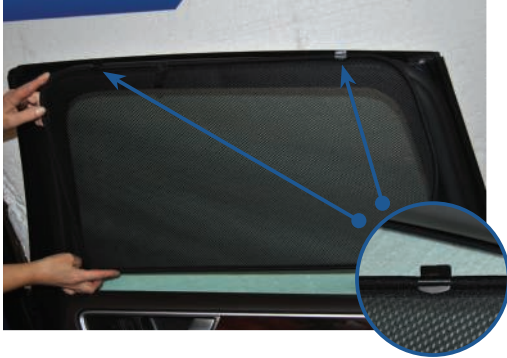

STEP #1

ATTACH CLIPS ON SHADE EDGES