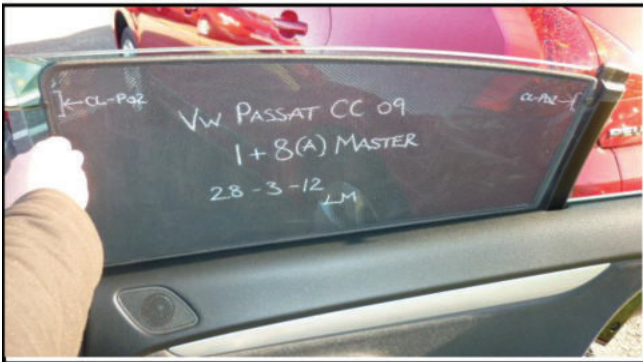

Installation

VOLKSWAGEN PASSAT CC 4DR

VW-PASS-C-C

SIDE SHADE INSTALLATION

CL-P02