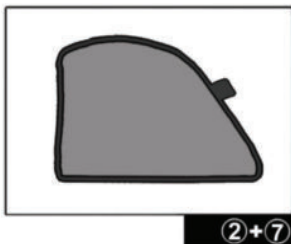

Installation Manual

VOLKSWAGEN PASSAT CC 4DR

VW-PASS-C-C

COMPONENTS INCLUDED

Installation

VOLKSWAGEN PASSAT CC 4DR

VW-PASS-C-C

SIDE SHADE INSTALLATION