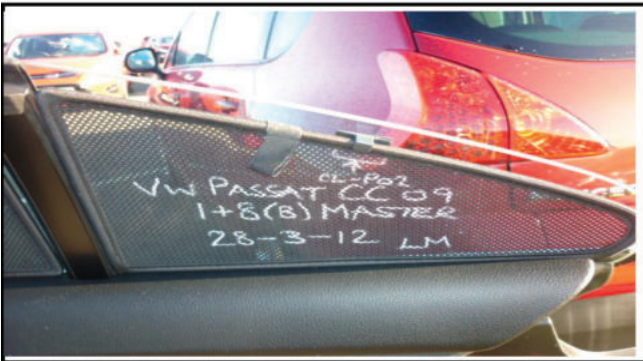

Installation Manual

VOLKSWAGEN PASSAT CC 4DR

VW-PASS-C-C

COMPONENTS INCLUDED

Installation

VOLKSWAGEN PASSAT CC 4DR

VW-PASS-C-C

SIDE SHADE INSTALLATION

CL-P02

Installation

VOLKSWAGEN PASSAT CC 4DR

VW-PASS-C-C

2nd SIDE SHADE INSTALLATION

Installation

VOLKSWAGEN PASSAT CC 4DR

VW-PASS-C-C