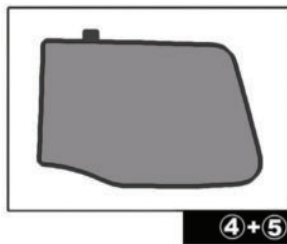

Installation Manual

VOLKSWAGEN PASSAT CC 4DR

VW-PASS-C-C

COMPONENTS INCLUDED

Installation

VOLKSWAGEN PASSAT CC 4DR

VW-PASS-C-C

SIDE SHADE INSTALLATION