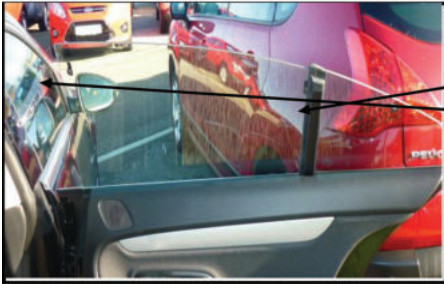

Installation Manual

VOLKSWAGEN PASSAT CC 4DR

VW-PASS-C-C

COMPONENTS INCLUDED

Installation

VOLKSWAGEN PASSAT CC 4DR

VW-PASS-C-C

SIDE SHADE INSTALLATION