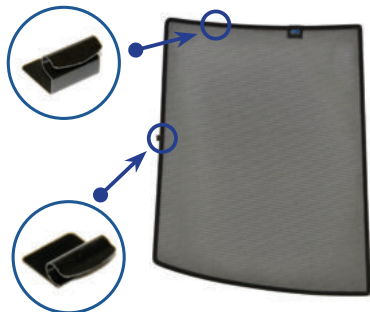

Installation

VW PASSAT 4DR
VW-PASS-4-D

Components Needed

Tailgate Shade Installation

STEP 1