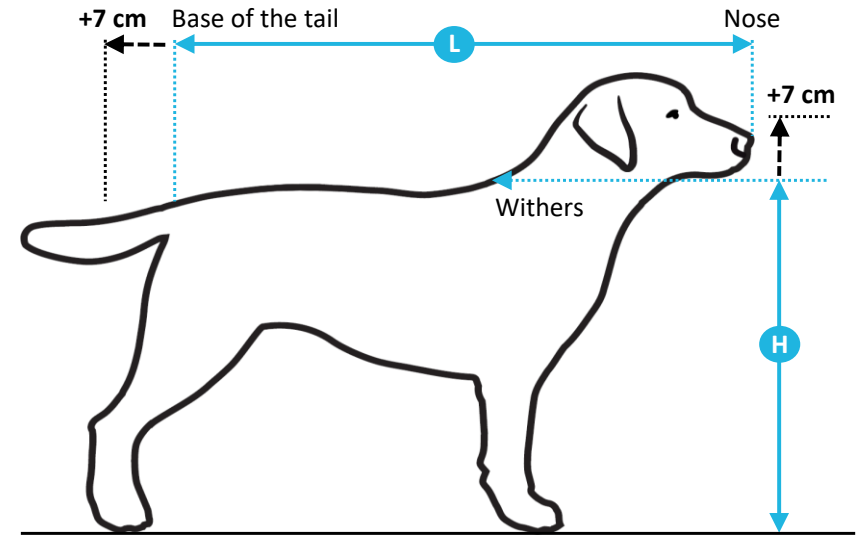

Care2 & VarioCage measuring guide

How to measure your dog to determine dog crate size:

L = Nose to base of tail -> add at the least +7 cm !

H = Height at the withers -> add at the least +7 cm !

In case of doubt, always choose the bigger dog crate.

Dog breeds below are examples only. ALWAYS measure for yourself.

	Width (cm)	Length (cm)	Height (cm)	Pet breed (examples only, ALWAYS measure for yourself)
Care2				
Care2 M	37	48	41	Cat or small dog
Care2 L	44	48	41	Cat or small dog
VarioCage Minimax				
Minimax L	45	57-77	45,5	Cat or small dog
Minimax XL	55,5	57-77	45,5	Cat or small dog
VarioCage Compact				
Compact L	55,5	60-82	65	Pug, Dachshund, Jack Russel Terrier, Cairn Terrier, Norwich Terrier
Compact XL	70	60-82	65	Pug, Dachshund, Jack Russel Terrier, Cairn Terrier, Norwich Terrier
VarioCage Single				
Single SXS	55,5	73-99	59	Cocker Spaniel, Fox Terrier, Welsh Terrier
Single SL	55,5	76-103	65	Nova Scotia Duck Tolling Retriever (Toller), Lagotto Romagnolo
Single SL+	70	81-103	69	Australian Shepherd, Border Collie, Labrador
Single SXL	70	81-103	71,5	Airedale Terrier, Bull Terrier, Dalmatian, Golden Retriever, Husky, Labradoodle
Single XXL+	70	82-106	78	Airedale Terrier, Bull Terrier, Dalmatian, Golden Retriever, Husky, Labradoodle
Single MAX	70	92-116	84,5	
VarioCage Double				
				Two dogs with separation wall
Double S	93	73-99	59	2x Pug, Dachshund, Jack Russel Terrier, Cairn Terrier, Norwich Terrier
Double M	93	76-103	65	2x Cocker Spaniel, Fox Terrier, Welsh Terrier
Double L	99	76-103	65	2x Cocker Spaniel, Fox Terrier, Welsh Terrier
Double L+	99	81-103	69	2x Cocker Spaniel, Fox Terrier, Welsh Terrier
Double XL	99	81-103	71,5	2x Australian Shepherd, Border Collie, Labrador
Double XXL	106	81-103	71,5	2x Australian Shepherd, Border Collie, Labrador
Double XXL+	106	82-106	78	2x Australian Shepherd, Border Collie, Labrador
Double MAX	106	92-116	84,5	
				Single use, separation wall removed
				1x Australian Shepherd, Border Collie, Labrador
				1x Airedale Terrier, Bull Terrier, Dalmatian, Golden Retriever, Husky, Labradoodle
				1x Boxer, Airedale Terrier, Bull Terrier, Dalmatian, Golden Retriever, Husky, Labradoodle, Vizsla
				1x German Shepherd, Rhodesian Ridgeback, Dobermann
				1x Bernese Mountain Dog, Rottweiler