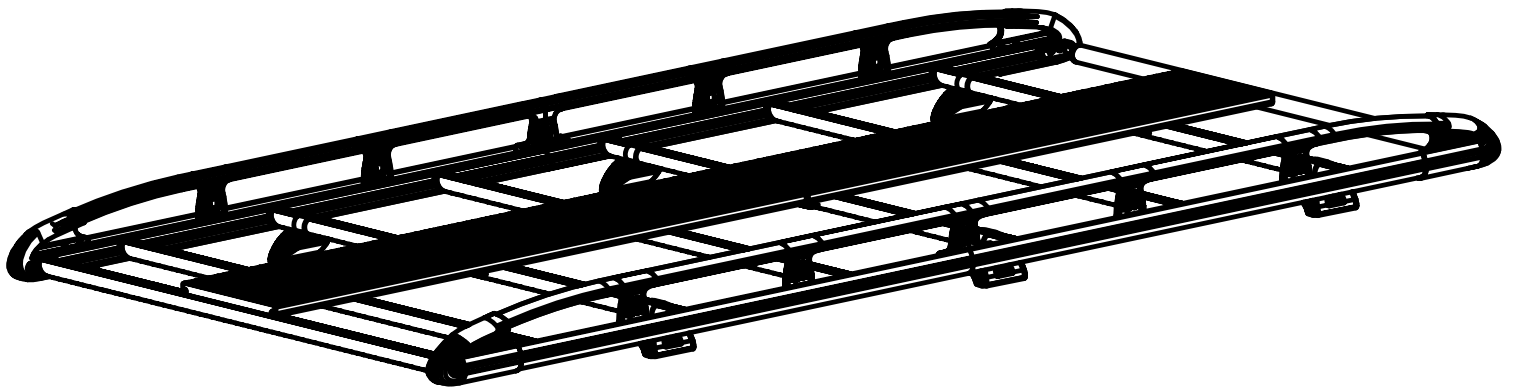

<b>ISSUE:</b>	<b>DRAWN BY:</b>	<b>CHECKED BY:</b>	<b>CRF No:</b>	<b>DATE:</b>	<b>DESCRIPTION:</b>
a	MK	KB	2966	01/08/23	First Issue
b					
c					
d					
e					
f					
g					
h					
i					
j					
k					
l					
m					

## Instructions

Part No.	Weight (kg/lbs)
KW28	14.47 / 31.9
KW30	15.49 / 34.15
KW32	16.39 / 36.11

13mm

5mm

Max  
120kg/264.55lbs