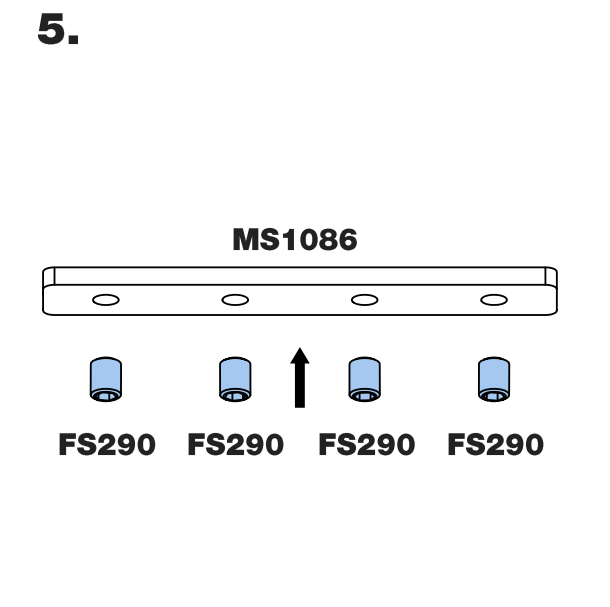

## Instructions

Part No.	Weight (kg/lbs)
KW28	14.47 / 31.9
KW30	15.49 / 34.15
KW32	16.39 / 36.11

13mm

5mm

Max  
120kg/264.55lbs

# Fitting Kit

1.

2.

**13. Do not fit on top of the roller.**