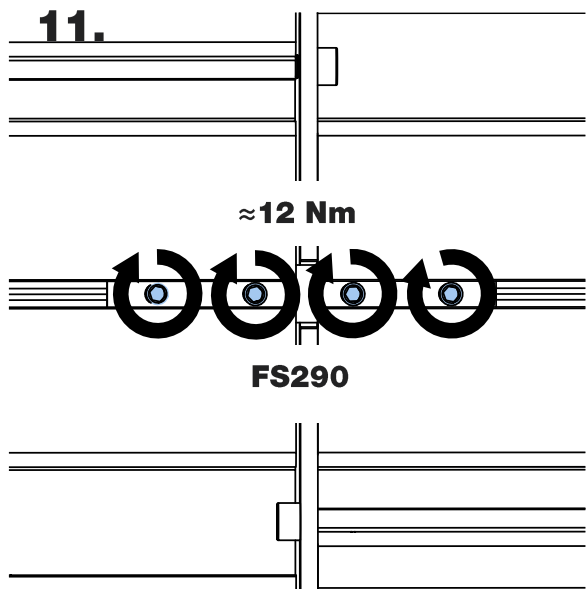

## Instructions

Part No.	Weight (kg/lbs)
KW28	14.47 / 31.9
KW30	15.49 / 34.15
KW32	16.39 / 36.11

13mm

5mm

Max  
120kg/264.55lbs

# Fitting Kit

1.

2.

**13. Do not fit on top of the roller.**