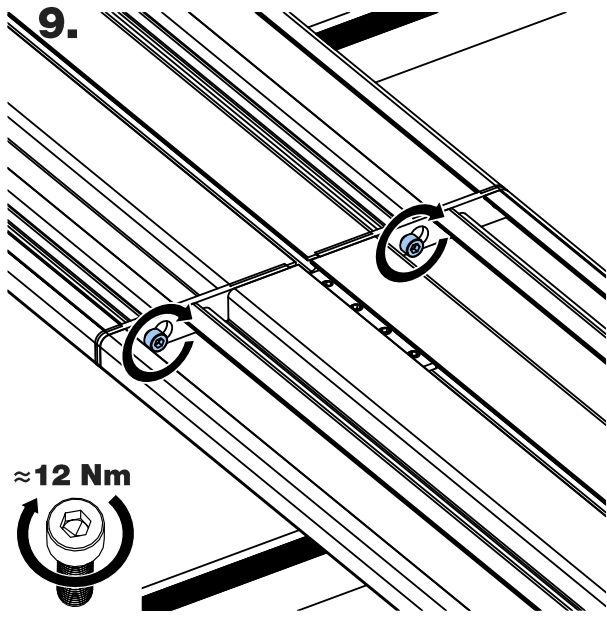

## Instructions

Part No.	Weight (kg/lbs)
KW28	14.47 / 31.9
KW30	15.49 / 34.15
KW32	16.39 / 36.11

13mm

5mm

Max  
120kg/264.55lbs

# Fitting Kit

1.

2.

**13. Do not fit on top of the roller.**