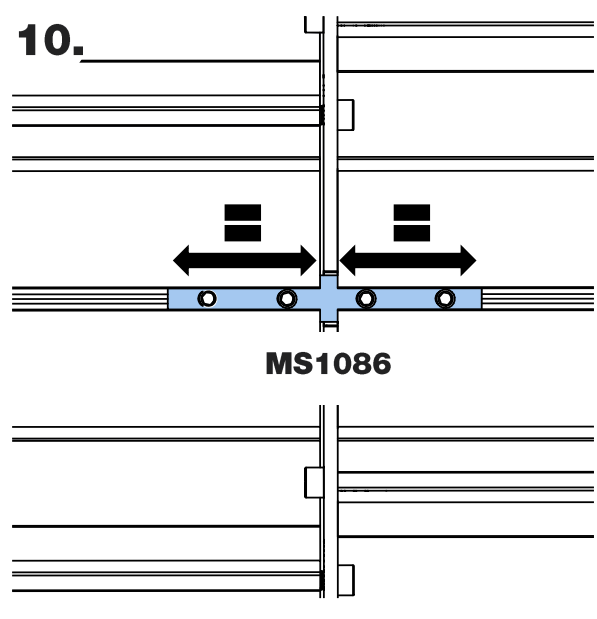

## Instructions

Part No.	Weight (kg/lbs)
KW28	14.47 / 31.9
KW30	15.49 / 34.15
KW32	16.39 / 36.11

13mm

5mm

Max  
120kg/264.55lbs

# Fitting Kit

1.

2.

**13. Do not fit on top of the roller.**