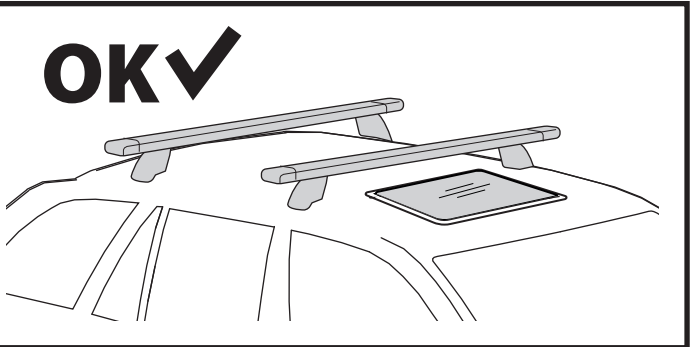

OMEGA

FIXING KIT		
N.	[IT]Componenti (Inclusi) [EN]Components (Included) [FR]Composants (Comprises) [DE]Die Komponenten (im Lieferumfang enthalten) [ES]Componentes (Incluido)	Q.
1		4
2		4
3	M8x40	4
4		4
5	Ø8x14	4
6	Ø6x12	8
7	M6	24
8	M6x70	8
9		1

MAIN KIT		
N.	[IT]Componenti (Inclusi) [EN]Components (Included) [FR]Composants (Comprises) [DE]Die Komponenten (im Lieferumfang enthalten) [ES]Componentes (Incluido)	Q.
10		2
11		4
12	6	4
13	5mm/0.2"	1
14		4

OPTIONAL KIT 000084800000		
N.		Q.
15	XXXX	2
16	2	4

1