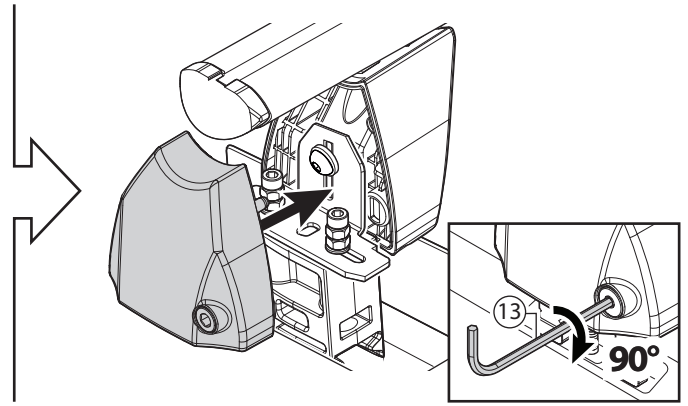

N.		Q.
11		1
12		1