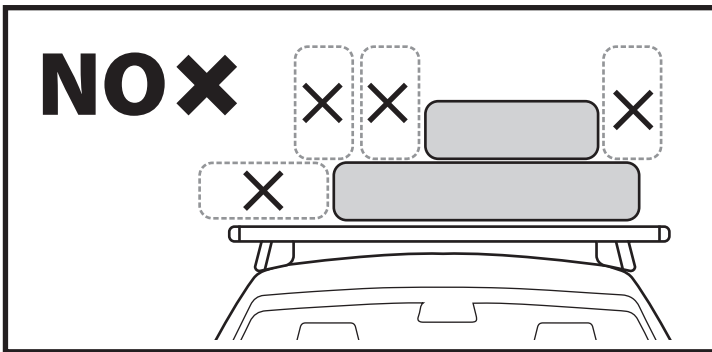

OMEGA

FIXING KIT		
N.	[IT]Componenti (Inclusi) [EN]Components (Included) [FR]Composants (Comprises) [DE]Die Komponenten (im Lieferumfang enthalten) [ES]Componentes (Incluido)	Q.
1		4
2		4
3	M8x40	4
4		4
5	Ø8x14	4
6	Ø6x12	8
7	M6	24
8	M6x70	8
9		1

MAIN KIT		
N.	[IT]Componenti (Inclusi) [EN]Components (Included) [FR]Composants (Comprises) [DE]Die Komponenten (im Lieferumfang enthalten) [ES]Componentes (Incluido)	Q.
10		2
11		4
12	6	4
13	5mm/0.2"	1
14		4

OPTIONAL KIT 000084800000		
N.		Q.
15	XXXX	2
16	2	4

1