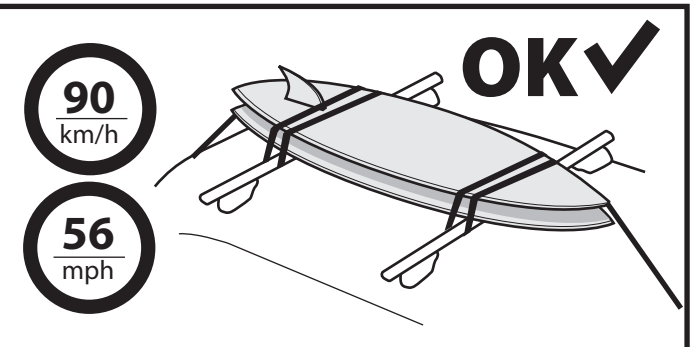

OMEGA

FIXING KIT		
N.	[IT]Componenti (Inclusi) [EN]Components (Included) [FR]Composants (Comprises) [DE]Die Komponenten (im Lieferumfang enthalten) [ES]Componentes (Incluido)	Q.
1		4
2		4
3	M8x40	4
4		4
5	Ø8x14	4
6	Ø6x12	8
7	M6	24
8	M6x70	8
9		1

MAIN KIT		
N.	[IT]Componenti (Inclusi) [EN]Components (Included) [FR]Composants (Comprises) [DE]Die Komponenten (im Lieferumfang enthalten) [ES]Componentes (Incluido)	Q.
10		2
11		4
12	6	4
13	5mm/0.2"	1
14		4

OPTIONAL KIT 000084800000		
N.		Q.
15	XXXX	2
16	2	4

1