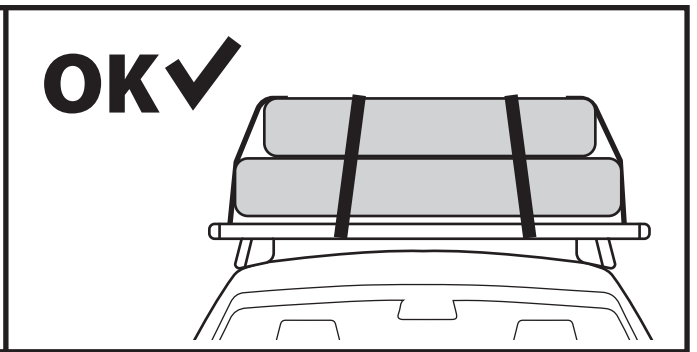

OMEGA

FIXING KIT		
N.	[IT]Componenti (Inclusi) [EN]Components (Included) [FR]Composants (Comprises) [DE]Die Komponenten (im Lieferumfang enthalten) [ES]Componentes (Incluido)	Q.
1		4
2		4
3	M8x40	4
4		4
5	Ø8x14	4
6	Ø6x12	8
7	M6	24
8	M6x70	8
9		1

MAIN KIT		
N.	[IT]Componenti (Inclusi) [EN]Components (Included) [FR]Composants (Comprises) [DE]Die Komponenten (im Lieferumfang enthalten) [ES]Componentes (Incluido)	Q.
10		2
11		4
12	6	4
13	5mm/0.2"	1
14		4

OPTIONAL KIT 000084800000		
N.		Q.
15	XXXX	2
16	2	4

1