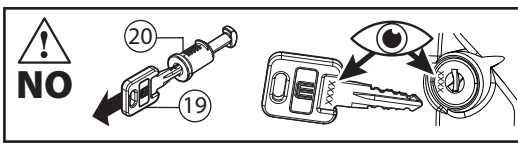

8 - OPTIONAL-KIT 000084800000

N.		Q.
19		2
20		4