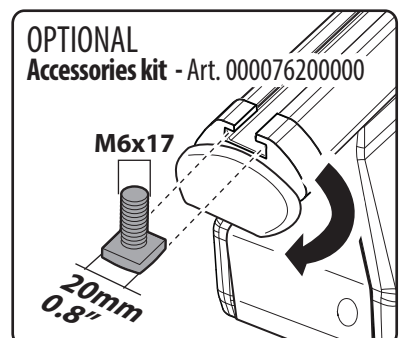

OPTIONAL KIT 000084800000			
N.			Q.
19		XXXX	2
20			4

CAR MANUAL
MAX LOAD: 75kg 165lb

A + B ≤ MAX LOAD

DYNAMIC

MAX PAYLOAD

STATIC

2,5x MAX PAYLOAD

NO ROOFTOP TENT