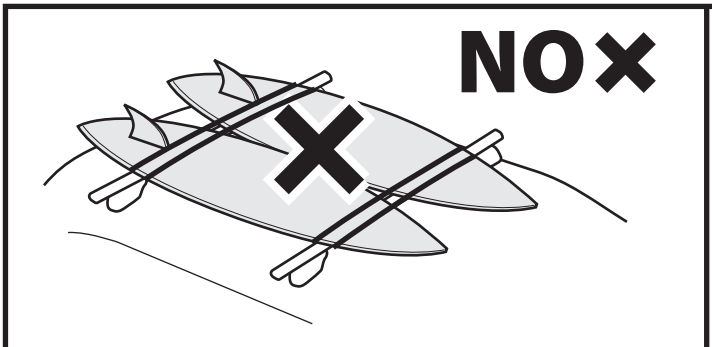

OMEGA

FIXING KIT		
N.	[IT]Componenti (Inclusi) [EN]Components (Included) [FR]Composants (Comprises) [DE]Die Komponenten (im Lieferumfang enthalten) [ES]Componentes (Incluido)	Q.
1		4
2		4
3	M8x40	4
4		4
5	Ø8x14	4
6	Ø6x12	8
7	M6	24
8	M6x70	8
9		1

MAIN KIT		
N.	[IT]Componenti (Inclusi) [EN]Components (Included) [FR]Composants (Comprises) [DE]Die Komponenten (im Lieferumfang enthalten) [ES]Componentes (Incluido)	Q.
10		2
11		4
12	6	4
13	5mm/0.2"	1
14		4

OPTIONAL KIT 000084800000		
N.		Q.
15	XXXX	2
16	2	4

1