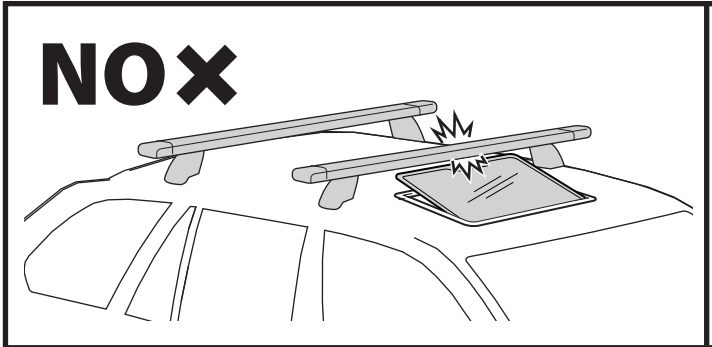

OMEGA

FIXING KIT		
N.	[IT]Componenti (Inclusi) [EN]Components (Included) [FR]Composants (Comprises) [DE]Die Komponenten (im Lieferumfang enthalten) [ES]Componentes (Incluido)	Q.
1		4
2		4
3	M8x40	4
4		4
5	Ø8x14	4
6	Ø6x12	8
7	M6	24
8	M6x70	8
9		1

MAIN KIT		
N.	[IT]Componenti (Inclusi) [EN]Components (Included) [FR]Composants (Comprises) [DE]Die Komponenten (im Lieferumfang enthalten) [ES]Componentes (Incluido)	Q.
10		2
11		4
12	6	4
13	5mm/0.2"	1
14		4

OPTIONAL KIT 000084800000		
N.		Q.
15	XXXX	2
16	2	4

1