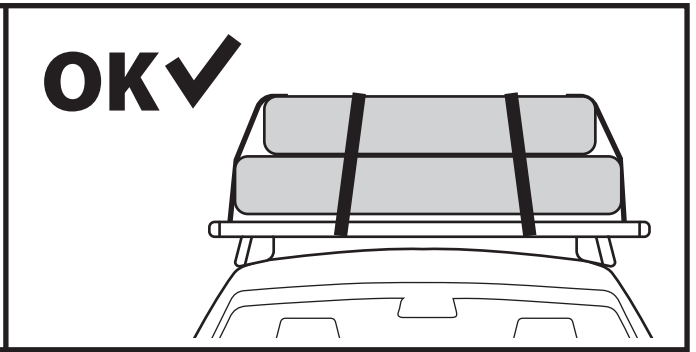

OMEGA

FIXING KIT		
N.	[IT]Componenti (Inclusi) [EN]Components (Included) [FR]Composants (Comprises) [DE]Die Komponenten (im Lieferumfang enthalten) [ES]Componentes (Incluido)	Q.
0		1
1		4
2		4
3		4
4		4
5		4
6		4
7		4
8		4
9		4
10		1

MAIN KIT		
N.	[IT]Componenti (Inclusi) [EN]Components (Included) [FR]Composants (Comprises) [DE]Die Komponenten (im Lieferumfang enthalten) [ES]Componentes (Incluido)	Q.
11		2
12		4
13		4
14		1
15		4

OPTIONAL KIT 000084800000		
N.		Q.
16		2
17		4

1