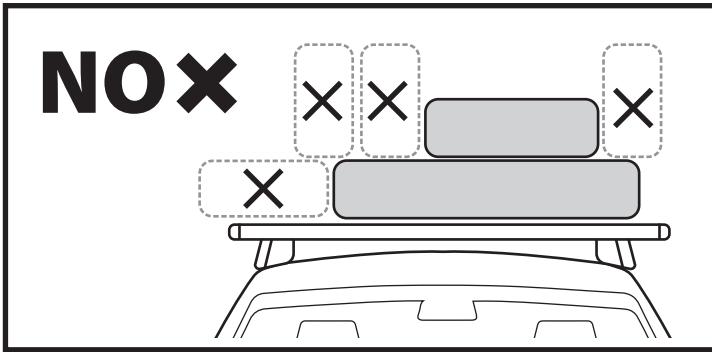

OMEGA

FIXING KIT		
N.	[IT]Componenti (Inclusi) [EN]Components (Included) [FR]Composants (Comprises) [DE]Die Komponenten (im Lieferumfang enthalten) [ES]Componentes (Incluido)	Q.
0		1
1		4
2		4
3		4
4		4
5		4
6		4
7		4
8		4
9		4
10		1

MAIN KIT		
N.	[IT]Componenti (Inclusi) [EN]Components (Included) [FR]Composants (Comprises) [DE]Die Komponenten (im Lieferumfang enthalten) [ES]Componentes (Incluido)	Q.
11		2
12		4
13		4
14		1
15		4

OPTIONAL KIT 000084800000		
N.		Q.
16		2
17		4

1