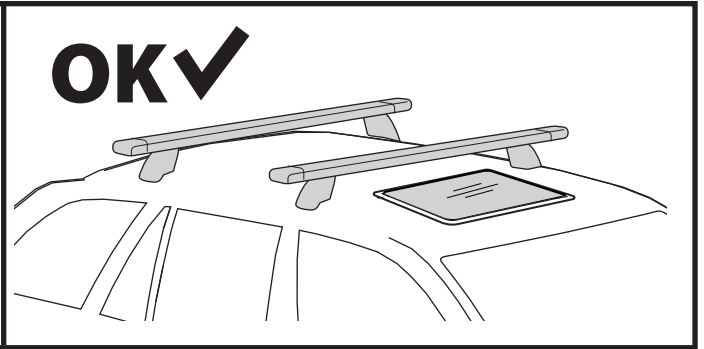

OMEGA

FIXING KIT		
N.	[IT]Componenti (Inclusi) [EN]Components (Included) [FR]Composants (Comprises) [DE]Die Komponenten (im Lieferumfang enthalten) [ES]Componentes (Incluido)	Q.
0		1
1		4
2		4
3		4
4		4
5		4
6		4
7		4
8		4
9		4
10		1

MAIN KIT		
N.	[IT]Componenti (Inclusi) [EN]Components (Included) [FR]Composants (Comprises) [DE]Die Komponenten (im Lieferumfang enthalten) [ES]Componentes (Incluido)	Q.
11		2
12		4
13		4
14		1
15		4

OPTIONAL KIT 000084800000		
N.		Q.
16		2
17		4

1