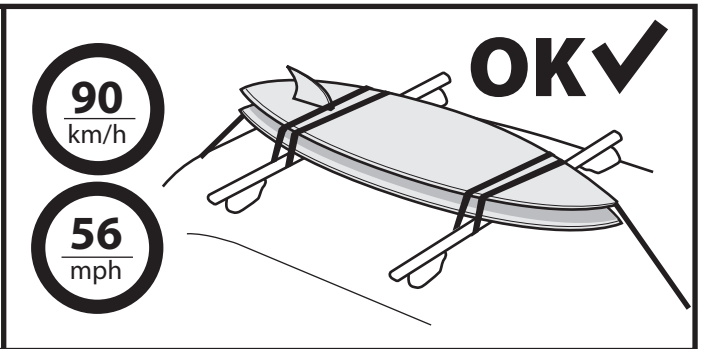

OMEGA

FIXING KIT		
N.	[IT]Componenti (Inclusi) [EN]Components (Included) [FR]Composants (Comprises) [DE]Die Komponenten (im Lieferumfang enthalten) [ES]Componentes (Incluido)	Q.
0		1
1		4
2		4
3		4
4		4
5		4
6		4
7		4
8		4
9		4
10		1

MAIN KIT		
N.	[IT]Componenti (Inclusi) [EN]Components (Included) [FR]Composants (Comprises) [DE]Die Komponenten (im Lieferumfang enthalten) [ES]Componentes (Incluido)	Q.
11		2
12		4
13		4
14		1
15		4

OPTIONAL KIT 000084800000		
N.		Q.
16		2
17		4

1