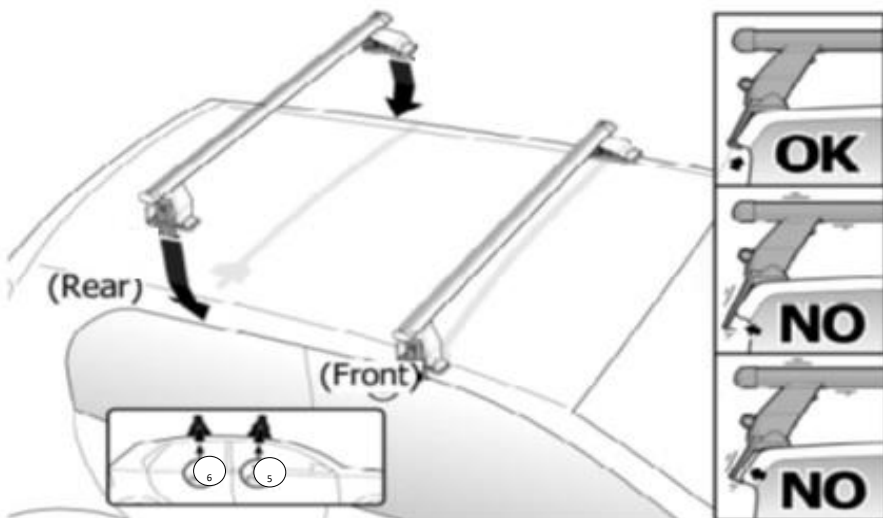

## FIXING KIT DELTA

**1**

MANUFACTURER	MODEL CAR	DOORS	MODEL YEAR	D1	D2
ACURA	TLX	4	15>19	6,0	5,0
FORD	Fiesta V	3	02>08	4,9	4,5

**2**

**3**

**x4**

**4**

Front	Rear
5	6
26 2X	18R 2X

OR

MANUFACTURER	MODEL CAR	DOORS	MODEL YEAR	A1	A2	A1	A2
				cm	cm	in	in
ACURA	TLX	4	15>19	18	45	7,1	17,7
FORD	Fiesta V	3	02>08	48	28	18,9	11,0

X = predisposizione originale /original arrangement

**5**

**MANUAL DELTA**