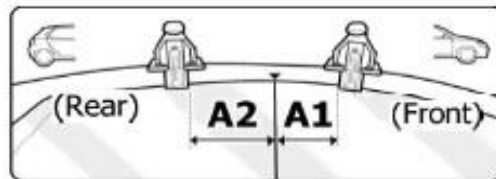

# FIXING KIT OMEGA

2

MANUFACTURER	MODEL CAR	DOORS	MODEL YEAR	D1	D2
ACURA	TLX	4	15>19	6,0	5,0
FORD	Fiesta V	3	02>08	4,9	4,5

3

4

Front	Rear
5	6
26	18R
2X	2X

OR

MANUFACTURER	MODEL CAR	DOORS	MODEL YEAR	A1	A2	A1	A2
				cm	cm	in	in
ACURA	TLX	4	15>19	18	45	7,1	17,7
FORD	Fiesta V	3	02>08	48	28	18,9	11,0