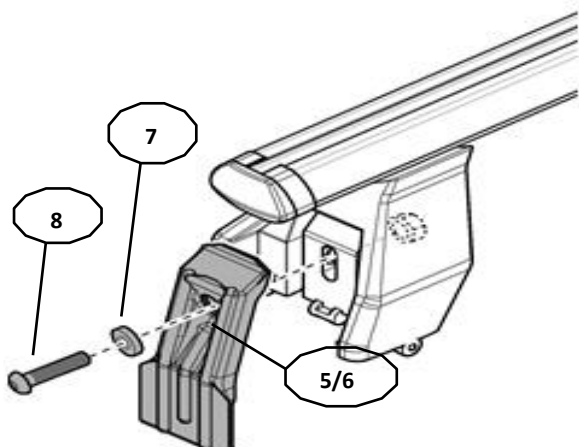

# FIXING KIT OMEGA

2

MANUFACTURER	MODEL CAR	DOORS	MODEL YEAR	D1	D2
ACURA	TLX	4	15>19	6,0	5,0
FORD	Fiesta V	3	02>08	4,9	4,5

3

4

Front	Rear
5	6
26	18R
2X	2X

OR

MANUFACTURER	MODEL CAR	DOORS	MODEL YEAR	A1	A2	A1	A2
				cm	cm	in	in
ACURA	TLX	4	15>19	18	45	7,1	17,7
FORD	Fiesta V	3	02>08	48	28	18,9	11,0