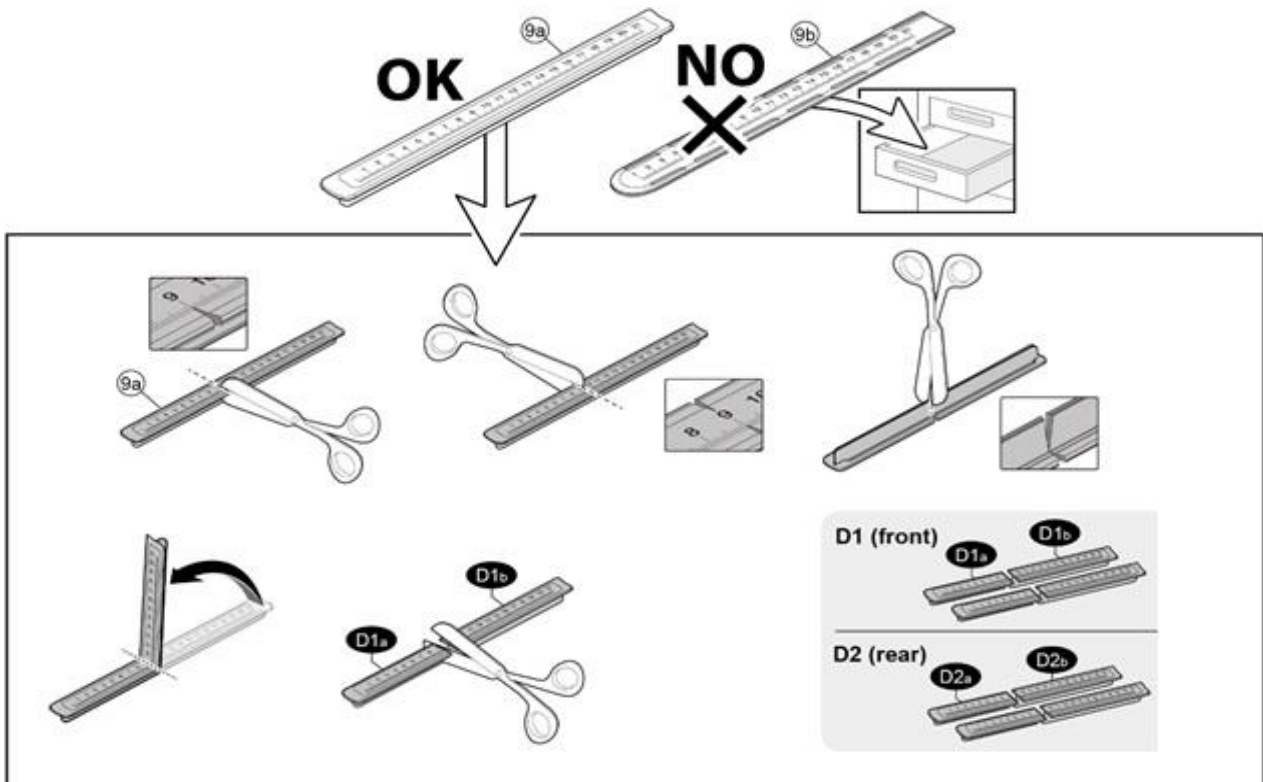

## FIXING KIT DELTA

**1**

MANUFACTURER	MODEL CAR	DOORS	MODEL YEAR	D1	D2
ACURA	TLX	4	15>19	6,0	5,0
FORD	Fiesta V	3	02>08	4,9	4,5

**2**

**3**

**x4**

**4**

Front	Rear
5	6
26 2X	18R 2X

OR

MANUFACTURER	MODEL CAR	DOORS	MODEL YEAR	A1	A2	A1	A2
				cm	cm	in	in
ACURA	TLX	4	15>19	18	45	7,1	17,7
FORD	Fiesta V	3	02>08	48	28	18,9	11,0

X = predisposizione originale /original arrangement

**5**

**MANUAL DELTA**

# FIXING KIT OMEGA

2

MANUFACTURER	MODEL CAR	DOORS	MODEL YEAR	D1	D2
ACURA	TLX	4	15>19	6,0	5,0
FORD	Fiesta V	3	02>08	4,9	4,5

3

4

Front	Rear
5	6
26	18R
2X	2X

OR

MANUFACTURER	MODEL CAR	DOORS	MODEL YEAR	A1	A2	A1	A2
				cm	cm	in	in
ACURA	TLX	4	15>19	18	45	7,1	17,7
FORD	Fiesta V	3	02>08	48	28	18,9	11,0