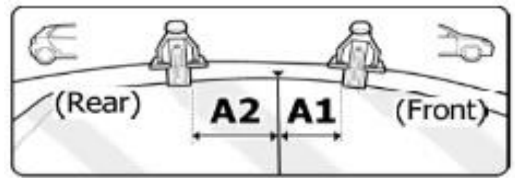

OR

MANUFACTURER	MODEL CAR	DOORS	MODEL YEAR	A1	A2	A1	A2
				cm	cm	in	in
ACURA	TLX	4	15>19	18	45	7,1	17,7
FORD	Fiesta V	3	02>08	48	28	18,9	11,0

X = predisposizione originale /original arrangement

5