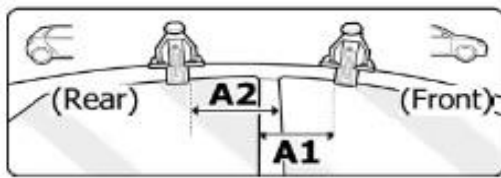

## FIXING KIT DELTA

**1**

MANUFACTURER	MODEL CAR	DOORS	MODEL YEAR	D1	D2
ACURA	TLX	4	15>19	6,0	5,0
FORD	Fiesta V	3	02>08	4,9	4,5

**2**

**3**

**x4**

**4**

Front	Rear
5	6
26 2X	18R 2X