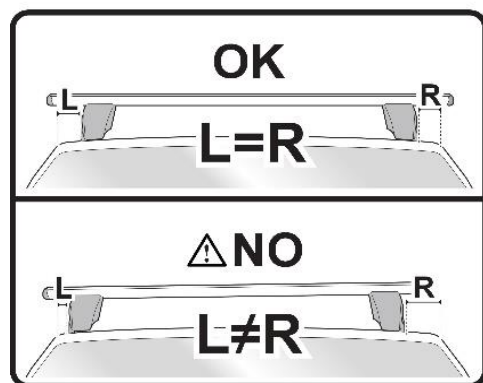

# FIXING KIT OMEGA

2

MANUFACTURER	MODEL CAR	DOORS	MODEL YEAR	D1	D2
ACURA	TLX	4	15>19	6,0	5,0
FORD	Fiesta V	3	02>08	4,9	4,5

3

4

Front	Rear
5	6
26	18R
2X	2X

OR

MANUFACTURER	MODEL CAR	DOORS	MODEL YEAR	A1	A2	A1	A2
				cm	cm	in	in
ACURA	TLX	4	15>19	18	45	7,1	17,7
FORD	Fiesta V	3	02>08	48	28	18,9	11,0

X = predisposizione originale /original arrangement

MANUAL OMEGA

NOTE:

---

---

---

---