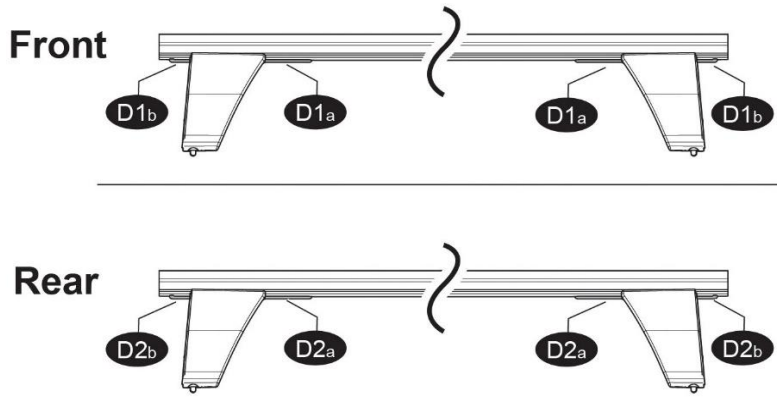

## FIXING KIT DELTA

**1**

MANUFACTURER	MODEL CAR	DOORS	MODEL YEAR	D1	D2
ACURA	TLX	4	15>19	6,0	5,0
FORD	Fiesta V	3	02>08	4,9	4,5

**2**

**3**

**x4**

**4**

Front	Rear
5	6
26 2X	18R 2X

OR

MANUFACTURER	MODEL CAR	DOORS	MODEL YEAR	A1	A2	A1	A2
				cm	cm	in	in
ACURA	TLX	4	15>19	18	45	7,1	17,7
FORD	Fiesta V	3	02>08	48	28	18,9	11,0

X = predisposizione originale /original arrangement

**5**

**MANUAL DELTA**

# FIXING KIT OMEGA

2

MANUFACTURER	MODEL CAR	DOORS	MODEL YEAR	D1	D2
ACURA	TLX	4	15>19	6,0	5,0
FORD	Fiesta V	3	02>08	4,9	4,5

3

4

Front	Rear
5	6
26	18R
2X	2X

OR

MANUFACTURER	MODEL CAR	DOORS	MODEL YEAR	A1	A2	A1	A2
				cm	cm	in	in
ACURA	TLX	4	15>19	18	45	7,1	17,7
FORD	Fiesta V	3	02>08	48	28	18,9	11,0