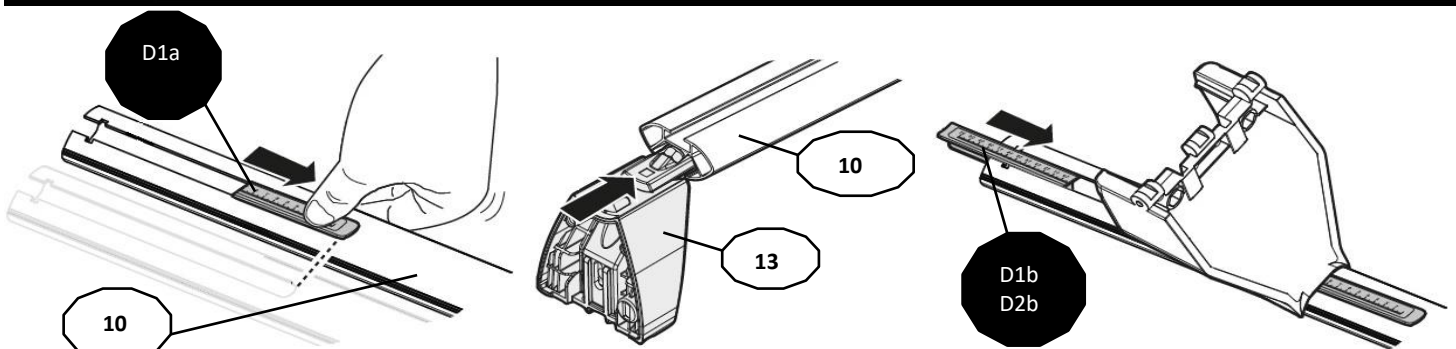

## FIXING KIT DELTA

**1**

MANUFACTURER	MODEL CAR	DOORS	MODEL YEAR	D1	D2
ACURA	TLX	4	15>19	6,0	5,0
FORD	Fiesta V	3	02>08	4,9	4,5

**2**

**3**

**x4**

**4**

Front	Rear
5	6
26 2X	18R 2X

OR

MANUFACTURER	MODEL CAR	DOORS	MODEL YEAR	A1	A2	A1	A2
				cm	cm	in	in
ACURA	TLX	4	15>19	18	45	7,1	17,7
FORD	Fiesta V	3	02>08	48	28	18,9	11,0

X = predisposizione originale /original arrangement

**5**

**MANUAL DELTA**