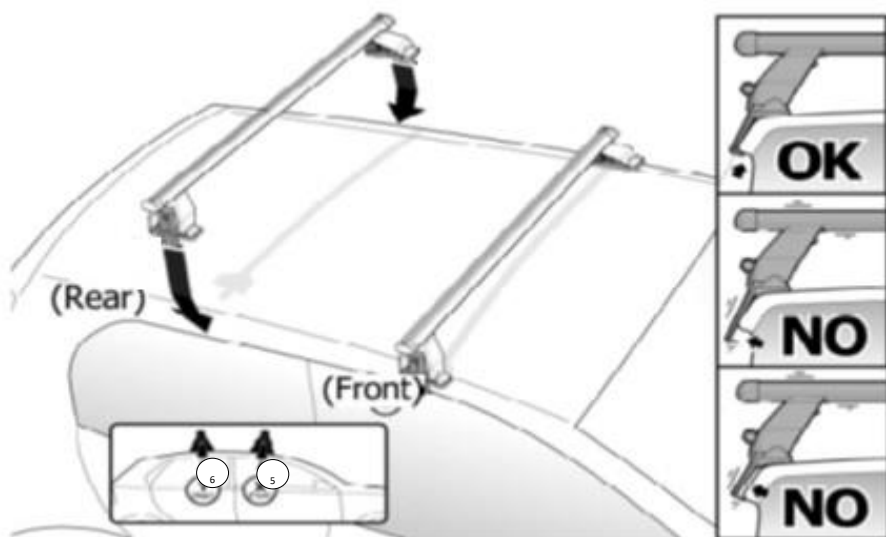

# FIXING KIT OMEGA

2

MANUFACTURER	MODEL CAR	DOORS	MODEL YEAR	D1	D2
ACURA	TLX	4	15>19	6,0	5,0
FORD	Fiesta V	3	02>08	4,9	4,5

3

4

Front	Rear
5	6
26	18R
2X	2X

OR

MANUFACTURER	MODEL CAR	DOORS	MODEL YEAR	A1	A2	A1	A2
				cm	cm	in	in
ACURA	TLX	4	15>19	18	45	7,1	17,7
FORD	Fiesta V	3	02>08	48	28	18,9	11,0