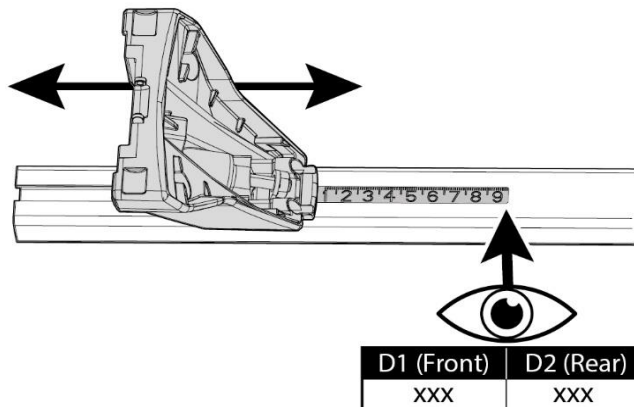

## FIXING KIT DELTA

**1**

MANUFACTURER	MODEL CAR	DOORS	MODEL YEAR	D1	D2
ACURA	TLX	4	15>19	6,0	5,0
FORD	Fiesta V	3	02>08	4,9	4,5

**2**

**3**

**x4**

**4**

Front	Rear
5	6
26 2X	18R 2X

OR

MANUFACTURER	MODEL CAR	DOORS	MODEL YEAR	A1	A2	A1	A2
				cm	cm	in	in
ACURA	TLX	4	15>19	18	45	7,1	17,7
FORD	Fiesta V	3	02>08	48	28	18,9	11,0

X = predisposizione originale /original arrangement

**5**

**MANUAL DELTA**

# FIXING KIT OMEGA

2

MANUFACTURER	MODEL CAR	DOORS	MODEL YEAR	D1	D2
ACURA	TLX	4	15>19	6,0	5,0
FORD	Fiesta V	3	02>08	4,9	4,5

3

4

Front	Rear
5	6
26	18R
2X	2X

OR

MANUFACTURER	MODEL CAR	DOORS	MODEL YEAR	A1	A2	A1	A2
				cm	cm	in	in
ACURA	TLX	4	15>19	18	45	7,1	17,7
FORD	Fiesta V	3	02>08	48	28	18,9	11,0