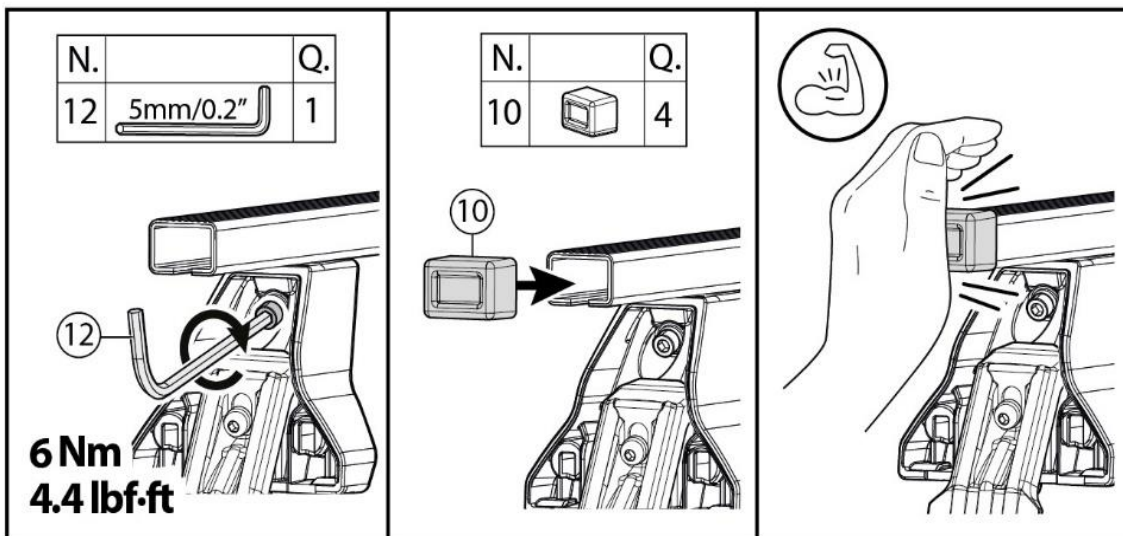

MANUFACTURER	MODEL CAR	DOORS	MODEL YEAR	D1	D2
ACURA	TLX	4	15>19	6,0	5,0
FORD	Fiesta V	3	02>08	4,9	4,5

3

4