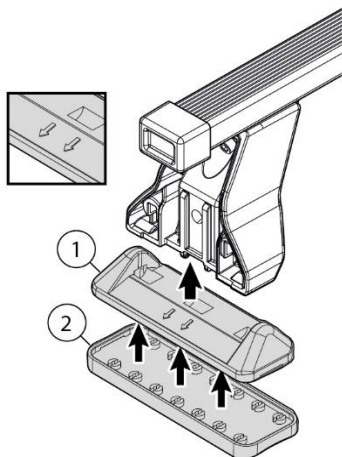

# FIXING KIT OMEGA

2

MANUFACTURER	MODEL CAR	DOORS	MODEL YEAR	D1	D2
ACURA	TLX	4	15>19	6,0	5,0
FORD	Fiesta V	3	02>08	4,9	4,5

3

4

Front	Rear
5	6
26	18R
2X	2X

OR

MANUFACTURER	MODEL CAR	DOORS	MODEL YEAR	A1	A2	A1	A2
				cm	cm	in	in
ACURA	TLX	4	15>19	18	45	7,1	17,7
FORD	Fiesta V	3	02>08	48	28	18,9	11,0