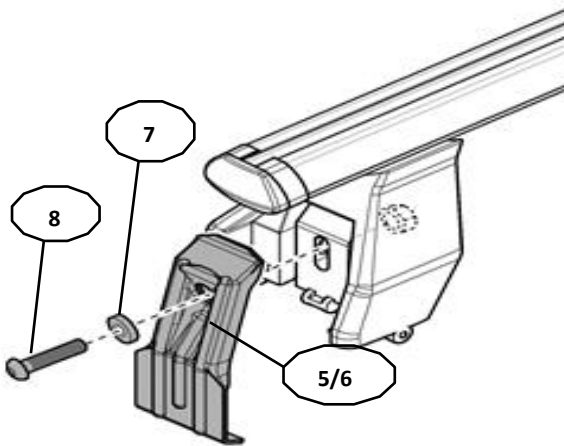

## FIXING KIT DELTA

**1**

MANUFACTURER	MODEL CAR	DOORS	MODEL YEAR	D1	D2
ACURA	TLX	4	15>19	6,0	5,0
FORD	Fiesta V	3	02>08	4,9	4,5

**2**

**3**

**x4**

**4**

Front	Rear
5	6
26 2X	18R 2X

OR

MANUFACTURER	MODEL CAR	DOORS	MODEL YEAR	A1	A2	A1	A2
				cm	cm	in	in
ACURA	TLX	4	15>19	18	45	7,1	17,7
FORD	Fiesta V	3	02>08	48	28	18,9	11,0

X = predisposizione originale /original arrangement

**5**

**MANUAL DELTA**