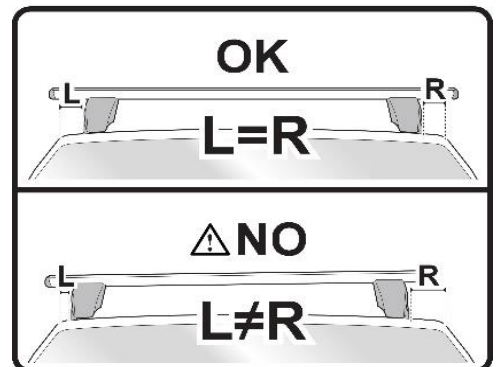

## FIXING KIT DELTA

**1**

MANUFACTURER	MODEL CAR	DOORS	MODEL YEAR	D1	D2
ACURA	TLX	4	15>19	6,0	5,0
FORD	Fiesta V	3	02>08	4,9	4,5

**2**

**3**

**x4**

**4**

Front	Rear
5	6
26 2X	18R 2X

OR

MANUFACTURER	MODEL CAR	DOORS	MODEL YEAR	A1	A2	A1	A2
				cm	cm	in	in
ACURA	TLX	4	15>19	18	45	7,1	17,7
FORD	Fiesta V	3	02>08	48	28	18,9	11,0

X = predisposizione originale /original arrangement

**5**

**MANUAL DELTA**