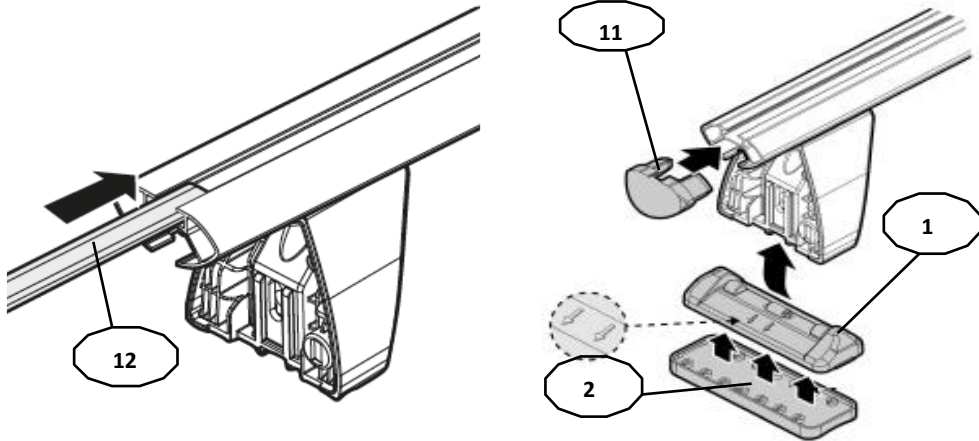

## FIXING KIT DELTA

**1**

MANUFACTURER	MODEL CAR	DOORS	MODEL YEAR	D1	D2
ACURA	TLX	4	15>19	6,0	5,0
FORD	Fiesta V	3	02>08	4,9	4,5

**2**

**3**

**x4**

**4**

Front	Rear
5	6
26 2X	18R 2X

OR

MANUFACTURER	MODEL CAR	DOORS	MODEL YEAR	A1	A2	A1	A2
				cm	cm	in	in
ACURA	TLX	4	15>19	18	45	7,1	17,7
FORD	Fiesta V	3	02>08	48	28	18,9	11,0

X = predisposizione originale /original arrangement

**5**

**MANUAL DELTA**