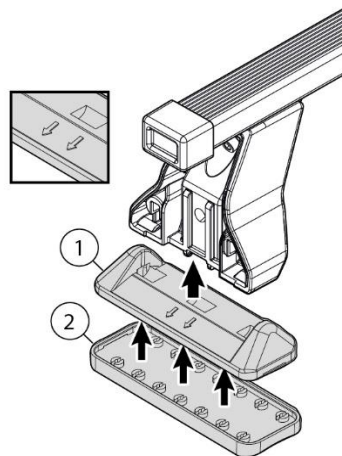

FIXING KIT OMEGA

2

MANUFACTURER	MODEL CAR	DOORS	MODEL YEAR	D1	D2
FIAT	Tipo Hatchback	5	16>	5,4	4,5

3

4

Front	Front
5	6
	
51	
4X	

x4

4 ⊕ M6x12 incluse - included