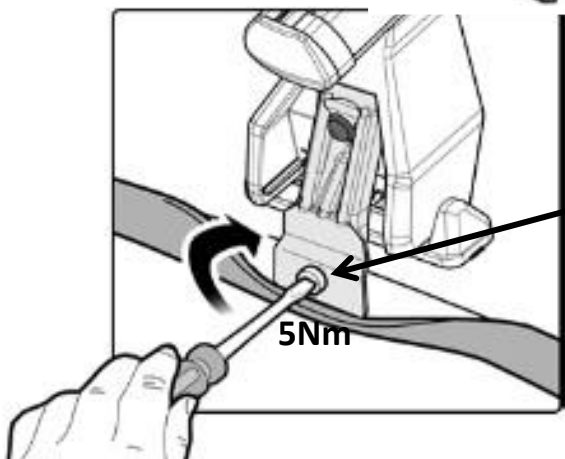

FIXING KIT OMEGA

2

MANUFACTURER	MODEL CAR	DOORS	MODEL YEAR	D1	D2
FIAT	Tipo Hatchback	5	16>	5,4	4,5

3

4

Front	Front
5	6
	
51	
4X	

x4

4 ⊕ M6x12 incluse - included