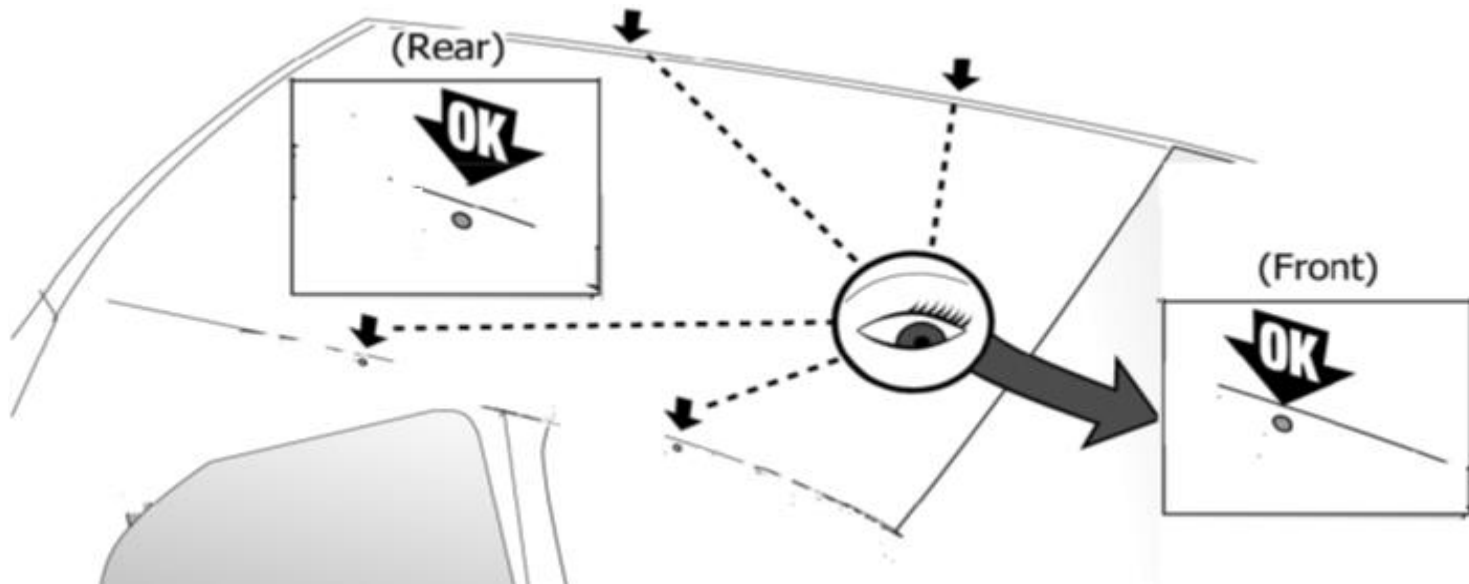

FIXING KIT OMEGA

2

MANUFACTURER	MODEL CAR	DOORS	MODEL YEAR	D1	D2
FIAT	Tipo Hatchback	5	16>	5,4	4,5

3

4

Front	Front
5	6
	
51	
4X	

x4

4 ⊕ M6x12 incluse - included