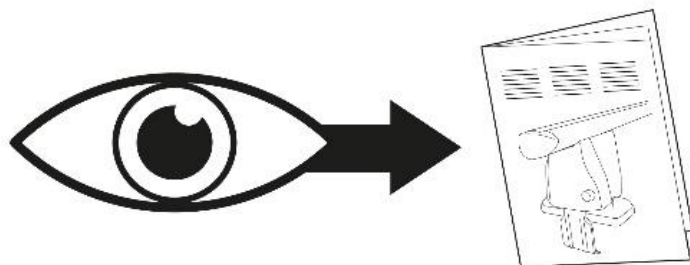

FIXING KIT DELTA

1

MANUFACTURER	MODEL CAR	DOORS	MODEL YEAR	D1	D2
FIAT	Typo Hatchback	5	16>	5,4	4,5

2

x4

4⊕ M6x12 include - included

5Nm

MANUAL DELTA