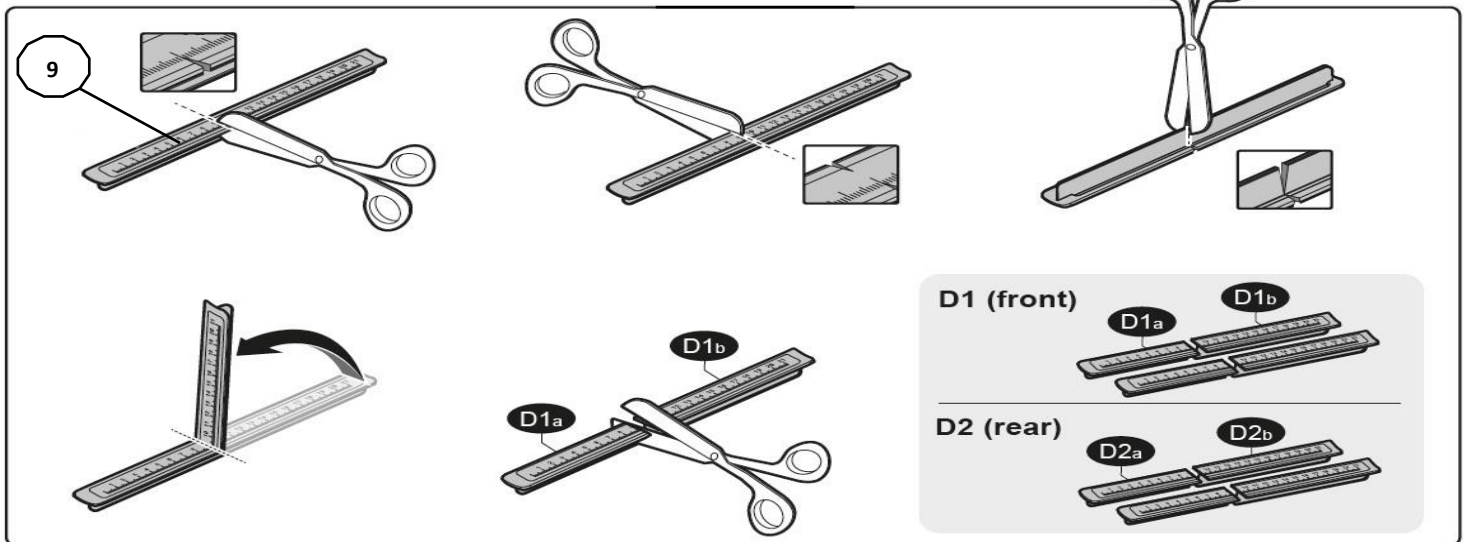

FIXING KIT DELTA

1

MANUFACTURER	MODEL CAR	DOORS	MODEL YEAR	D1	D2
FIAT	Typo Hatchback	5	16>	5,4	4,5

2

x4

4⊕ M6x12 include - included

5Nm

MANUAL DELTA

FIXING KIT OMEGA

2

MANUFACTURER	MODEL CAR	DOORS	MODEL YEAR	D1	D2
FIAT	Tipo Hatchback	5	16>	5,4	4,5

3

4

Front	Front
5	6
	
51	
4X	

x4

4 ⊕ M6x12 incluse - included