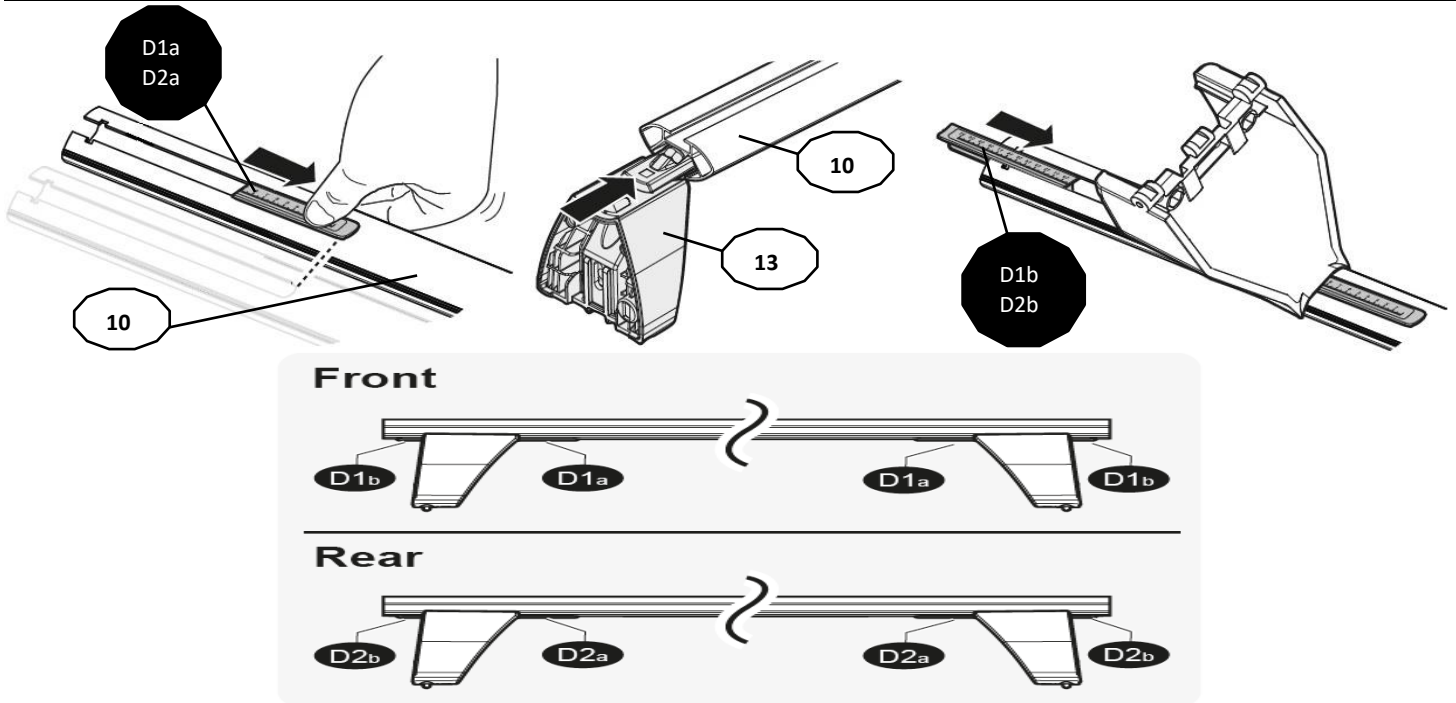

FIXING KIT DELTA

1

MANUFACTURER	MODEL CAR	DOORS	MODEL YEAR	D1	D2
FIAT	Typo Hatchback	5	16>	5,4	4,5

2

x4

4⊕ M6x12 include - included

5Nm

MANUAL DELTA

FIXING KIT OMEGA

2

MANUFACTURER	MODEL CAR	DOORS	MODEL YEAR	D1	D2
FIAT	Tipo Hatchback	5	16>	5,4	4,5

3

4

Front	Front
5	6
	
51	
4X	

x4

4 ⊕ M6x12 incluse - included