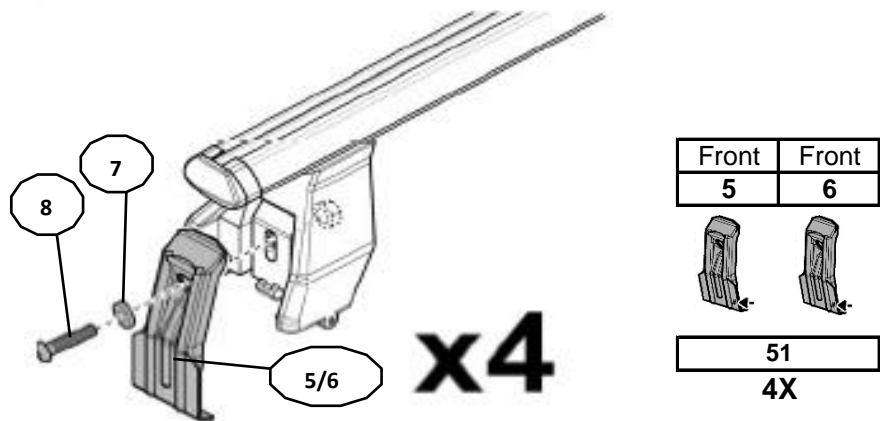

FIXING KIT DELTA

1

MANUFACTURER	MODEL CAR	DOORS	MODEL YEAR	D1	D2
FIAT	Typo Hatchback	5	16>	5,4	4,5

2

x4

4⊕ M6x12 include - included

5Nm

MANUAL DELTA

FIXING KIT OMEGA

2

MANUFACTURER	MODEL CAR	DOORS	MODEL YEAR	D1	D2
FIAT	Tipo Hatchback	5	16>	5,4	4,5

3

4

Front	Front
5	6
	
51	
4X	

x4

4 ⊕ M6x12 incluse - included