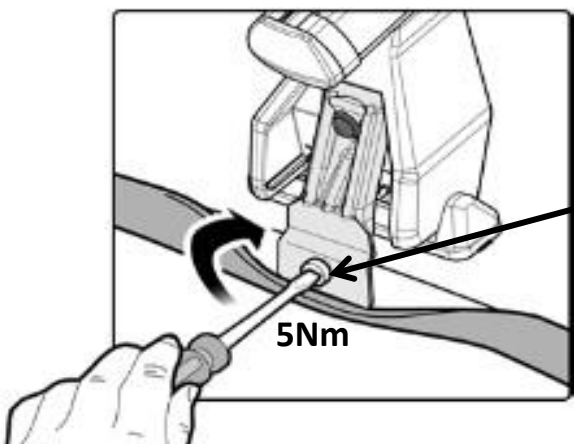

FIXING KIT DELTA

1

MANUFACTURER	MODEL CAR	DOORS	MODEL YEAR	D1	D2
FIAT	Typo Hatchback	5	16>	5,4	4,5

2

x4

4⊕ M6x12 include - included

5Nm

MANUAL DELTA