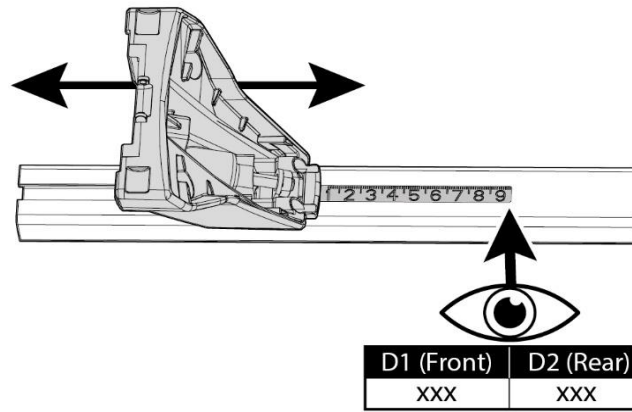

FIXING KIT DELTA

1

MANUFACTURER	MODEL CAR	DOORS	MODEL YEAR	D1	D2
FIAT	Typo Hatchback	5	16>	5,4	4,5

2

x4

4⊕ M6x12 include - included

5Nm

MANUAL DELTA

FIXING KIT OMEGA

2

MANUFACTURER	MODEL CAR	DOORS	MODEL YEAR	D1	D2
FIAT	Tipo Hatchback	5	16>	5,4	4,5

3

4

Front	Front
5	6
	
51	
4X	

x4

4 ⊕ M6x12 incluse - included