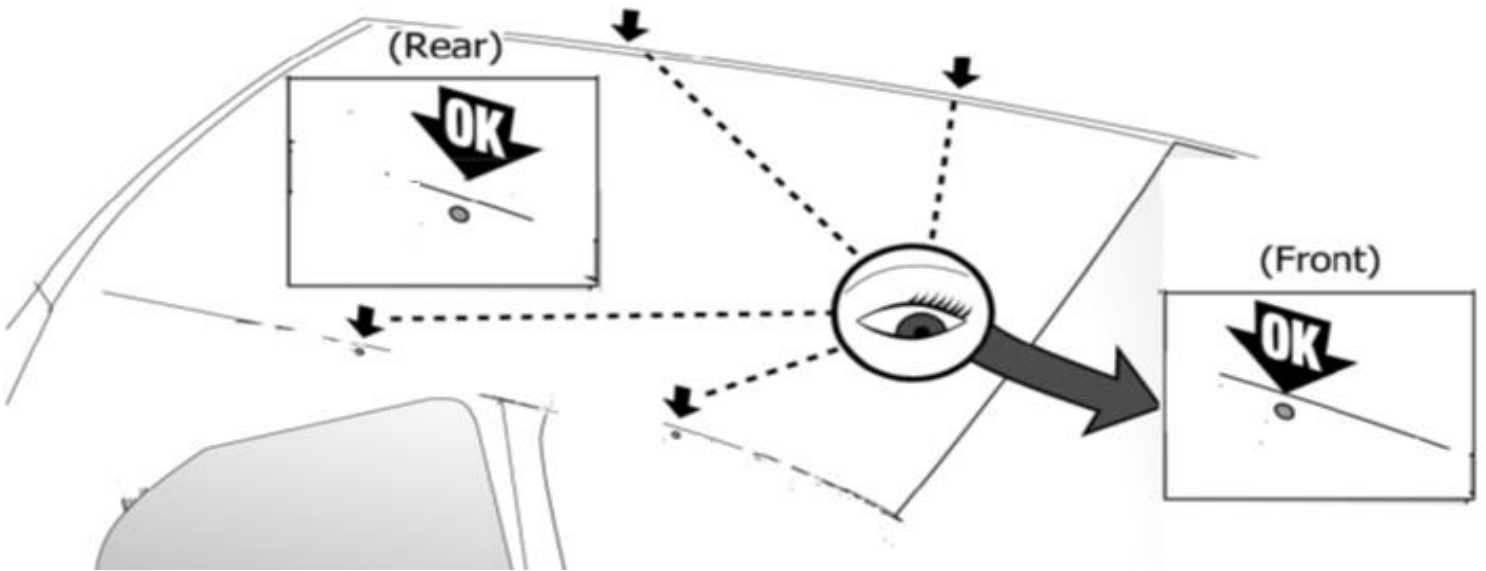

FIXING KIT DELTA

1

MANUFACTURER	MODEL CAR	DOORS	MODEL YEAR	D1	D2
FIAT	Typo Hatchback	5	16>	5,4	4,5

2

x4

4⊕ M6x12 include - included

5Nm

MANUAL DELTA