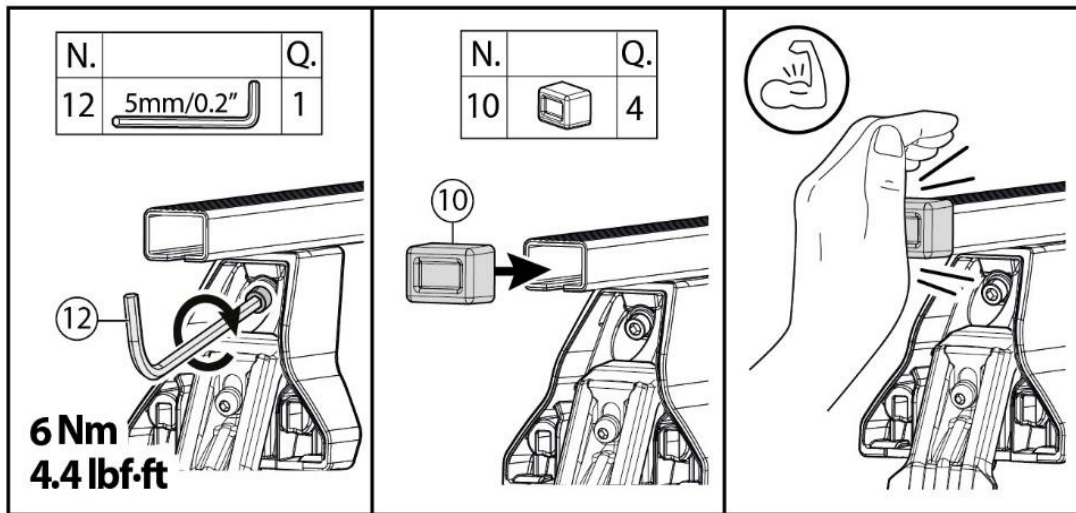

FIXING KIT DELTA

1

MANUFACTURER	MODEL CAR	DOORS	MODEL YEAR	D1	D2
FIAT	Typo Hatchback	5	16>	5,4	4,5

2

x4

4⊕ M6x12 include - included

5Nm

MANUAL DELTA

FIXING KIT OMEGA

2

MANUFACTURER	MODEL CAR	DOORS	MODEL YEAR	D1	D2
FIAT	Tipo Hatchback	5	16>	5,4	4,5

3

4

Front	Front
5	6
	
51	
4X	

x4

4 ⊕ M6x12 incluse - included