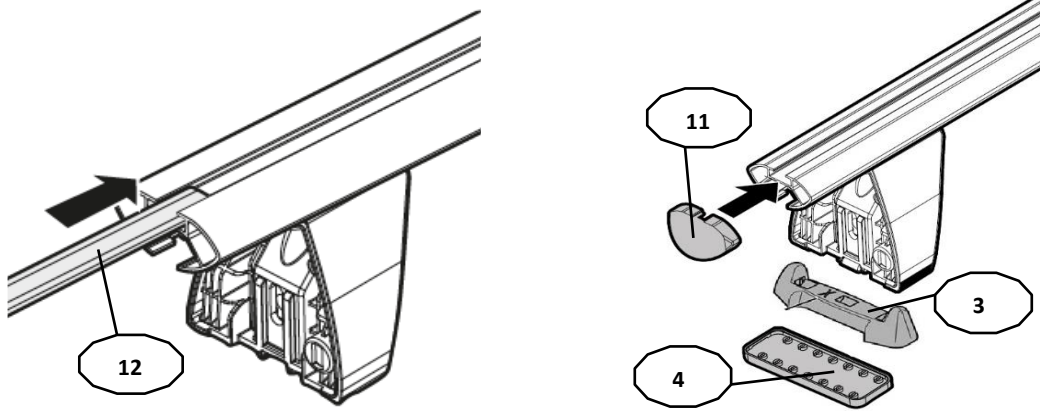

FIXING KIT DELTA

1

MANUFACTURER	MODEL CAR	DOORS	MODEL YEAR	D1	D2
FIAT	Typo Hatchback	5	16>	5,4	4,5

2

x4

4⊕ M6x12 include - included

5Nm

MANUAL DELTA

FIXING KIT OMEGA

2

MANUFACTURER	MODEL CAR	DOORS	MODEL YEAR	D1	D2
FIAT	Tipo Hatchback	5	16>	5,4	4,5

3

4

Front	Front
5	6
	
51	
4X	

x4

4 ⊕ M6x12 incluse - included