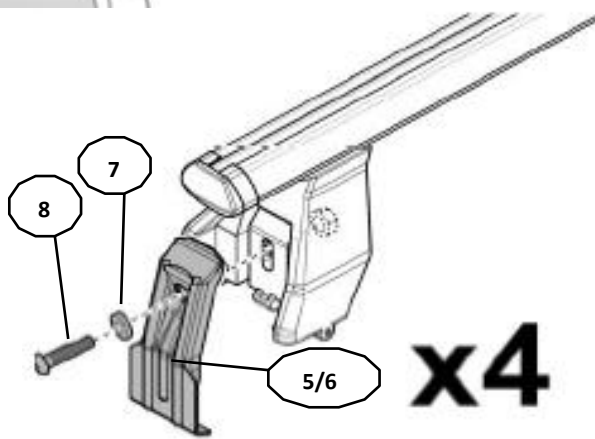

FIXING KIT OMEGA

2

MANUFACTURER	MODEL CAR	DOORS	MODEL YEAR	D1	D2
FIAT	Tipo Hatchback	5	16>	5,4	4,5

3

4

Front	Front
5	6
	
51	
4X	

x4

4 ⊕ M6x12 incluse - included