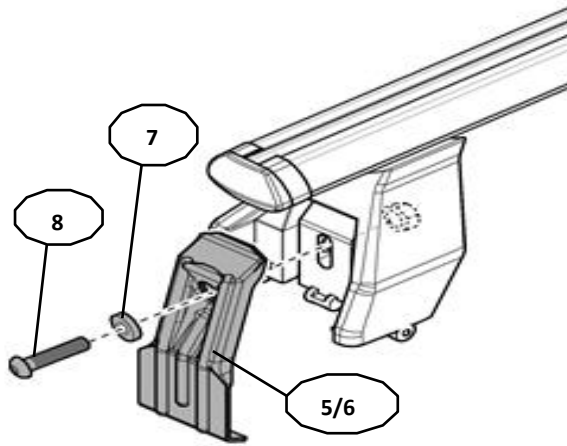

2

Front

Rear

3

x4

Front	Rear
5	6

1	21R
2X	2X

OR

MANUFACTURER	MODEL CAR	DOORS	MODEL YEAR	A1	A2	A1	A2
				cm	cm	in	in
CHEVROLET	Cruze II Hatchback (No tetto in vetro / No glass roof)	5	16>	28	37	11,0	14,6
CHEVROLET	Cruze II Sedan (No tetto in vetro / No glass roof)	4	16>	28	37	11,0	14,6
NISSAN	X-Trail (T33) / Rogue	5	22>	12	53	4,7	20,9
SSANGYONG	Actyon Sports	4	07>18	20	50	7,9	19,7
VOLKSWAGEN	Jetta (A6/5C6)	4	11>18	32	32	12,6	12,6

X = predisposizione originale /original arrangement

MANUAL DELTA

FIXING KIT OMEGA

D1 (Front)	D2 (Rear)
XXX	XXX

MANUFACTURER	MODEL CAR	DOORS	MODEL YEAR	D1	D2
CHEVROLET	Cruze II Hatchback (No tetto in vetro / No glass roof)	5	16>	3,5	4,5
CHEVROLET	Cruze II Sedan (No tetto in vetro / No glass roof)	4	16>	3,8	3,4
NISSAN	X-Trail (T33) / Rogue	5	22>	7,5	7,0
SSANGYONG	Actyon Sports	4	07>18	10,0	8,7
VOLKSWAGEN	Jetta (A6/5C6)	4	11>18	3,9	6,4