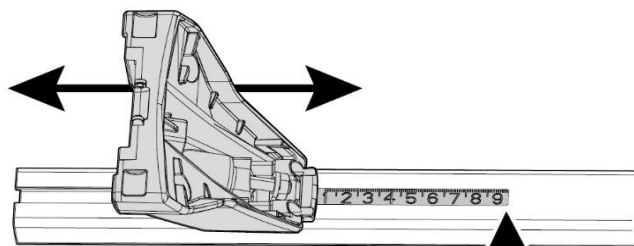

FIXING KIT OMEGA