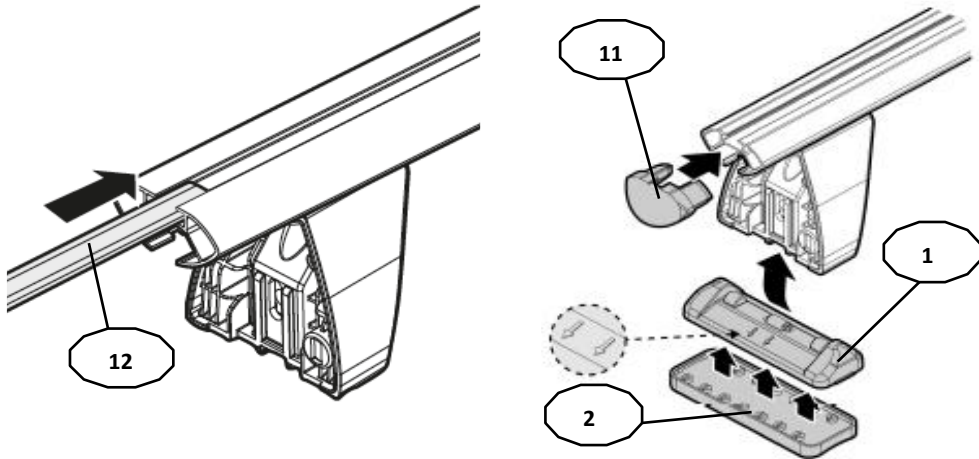

2

Front

Rear

3

x4

Front	Rear
5	6

1	21R
2X	2X

OR

MANUFACTURER	MODEL CAR	DOORS	MODEL YEAR	A1	A2	A1	A2
				cm	cm	in	in
CHEVROLET	Cruze II Hatchback (No tetto in vetro / No glass roof)	5	16>	28	37	11,0	14,6
CHEVROLET	Cruze II Sedan (No tetto in vetro / No glass roof)	4	16>	28	37	11,0	14,6
NISSAN	X-Trail (T33) / Rogue	5	22>	12	53	4,7	20,9
SSANGYONG	Actyon Sports	4	07>18	20	50	7,9	19,7
VOLKSWAGEN	Jetta (A6/5C6)	4	11>18	32	32	12,6	12,6

X = predisposizione originale /original arrangement

MANUAL DELTA

FIXING KIT OMEGA

D1 (Front)	D2 (Rear)
XXX	XXX

MANUFACTURER	MODEL CAR	DOORS	MODEL YEAR	D1	D2
CHEVROLET	Cruze II Hatchback (No tetto in vetro / No glass roof)	5	16>	3,5	4,5
CHEVROLET	Cruze II Sedan (No tetto in vetro / No glass roof)	4	16>	3,8	3,4
NISSAN	X-Trail (T33) / Rogue	5	22>	7,5	7,0
SSANGYONG	Actyon Sports	4	07>18	10,0	8,7
VOLKSWAGEN	Jetta (A6/5C6)	4	11>18	3,9	6,4