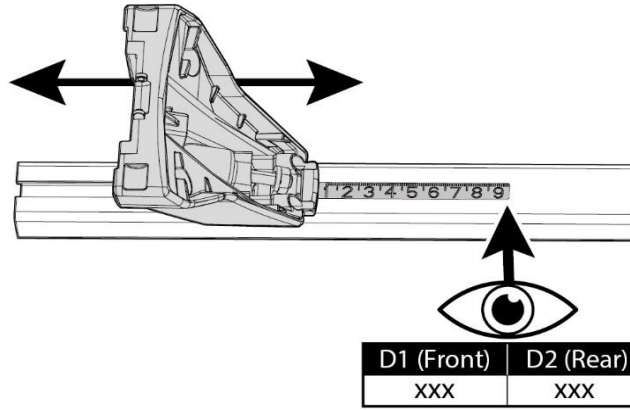

2

Front

Rear

3

x4

4

Front	Rear
5	6
7	
4X	

5

MANUAL DELTA

FIXING KIT OMEGA

2

MANUFACTURER	MODEL CAR	DOORS	MODEL YEAR	D1	D2
FIAT	Punto I (176)	5	93>99	7,8	7,1

3

4

5

Front	Rear
5	6
7	
4X	