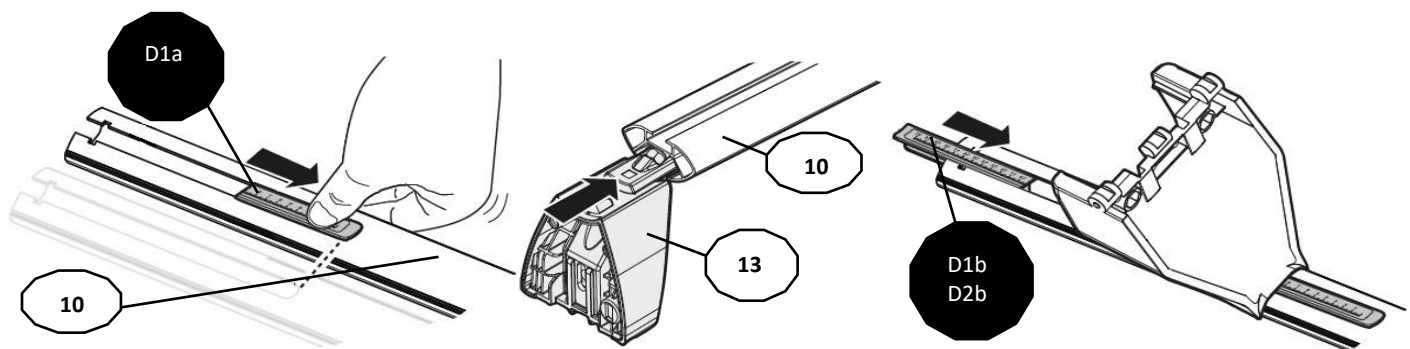

## FIXING KIT DELTA

### 1

MANUFACTURER	MODEL CAR	DOORS	MODEL YEAR	D1	D2
VOLKSWAGEN	Taigo/Nivus	5	21>	5,0	1,4

### 2

**3** **x4**

**4**

OR

MANUFACTURER	MODEL CAR	DOORS	MODEL YEAR	A1	A2	A1	A2
				cm	cm	in	in
VOLKSWAGEN	Taigo/Nivus	5	21>	30	40	11,8	15,7

**5**

**MANUAL DELTA**