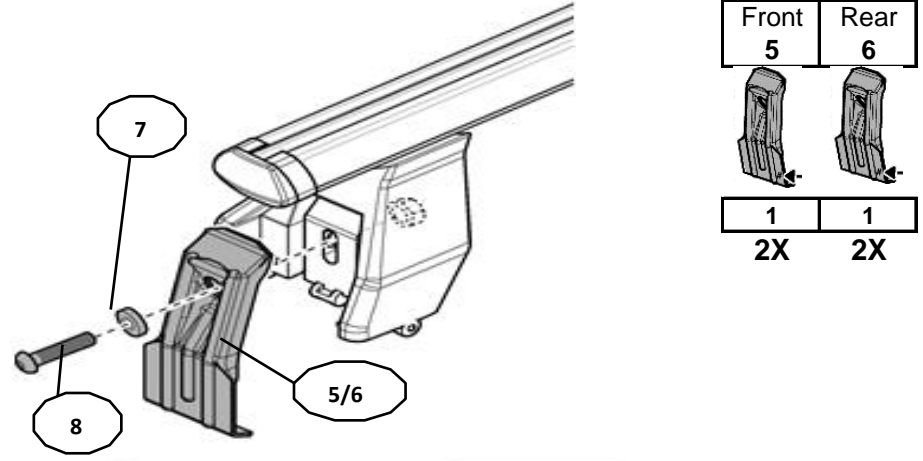

### 2

**3** **x4**

**4**

OR

MANUFACTURER	MODEL CAR	DOORS	MODEL YEAR	A1	A2	A1	A2
				cm	cm	in	in
VOLKSWAGEN	Taigo/Nivus	5	21>	30	40	11,8	15,7

**5**

**MANUAL DELTA**

# FIXING KIT OMEGA

2

MANUFACTURER	MODEL CAR	DOORS	MODEL YEAR	D1	D2
VOLKSWAGEN	Taigo/Nivus	5	21>	5,0	1,4

3

4

Front	Rear
5	6
1	1
2X	2X

OR

MANUFACTURER	MODEL CAR	DOORS	MODEL YEAR	A1	A2	A1	A2
				cm	cm	in	in
VOLKSWAGEN	Taigo/Nivus	5	21>	30	40	11,8	15,7