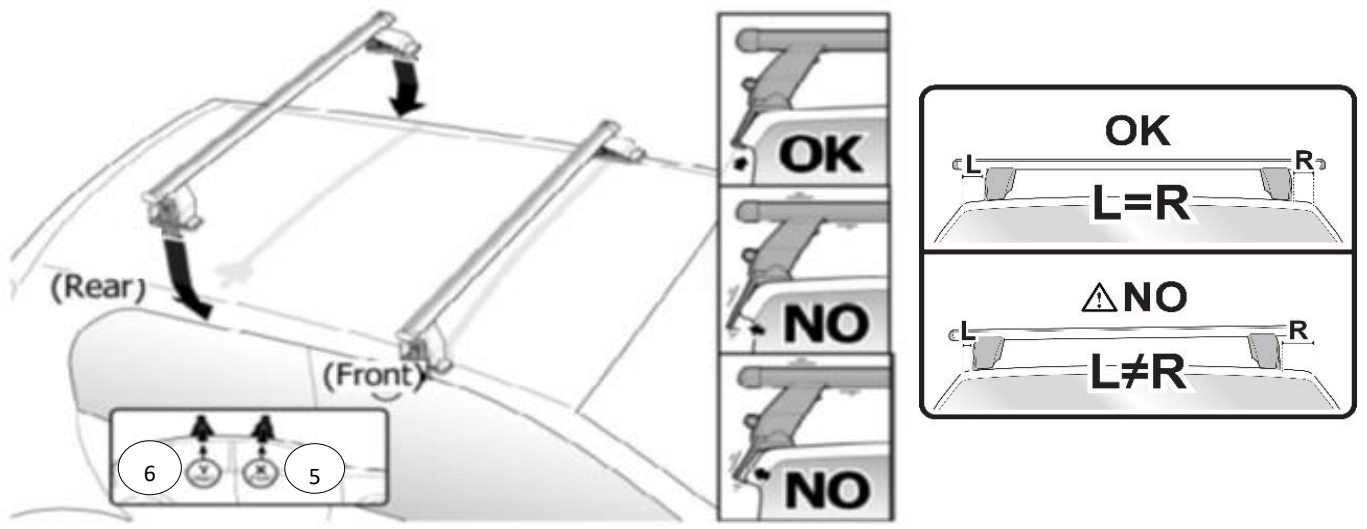

### 2

**3** **x4**

**4**

OR

MANUFACTURER	MODEL CAR	DOORS	MODEL YEAR	A1	A2	A1	A2
				cm	cm	in	in
VOLKSWAGEN	Taigo/Nivus	5	21>	30	40	11,8	15,7

**5**

**MANUAL DELTA**

# FIXING KIT OMEGA

2

MANUFACTURER	MODEL CAR	DOORS	MODEL YEAR	D1	D2
VOLKSWAGEN	Taigo/Nivus	5	21>	5,0	1,4

3

4

Front	Rear
5	6
1	1
2X	2X

OR

MANUFACTURER	MODEL CAR	DOORS	MODEL YEAR	A1	A2	A1	A2
				cm	cm	in	in
VOLKSWAGEN	Taigo/Nivus	5	21>	30	40	11,8	15,7