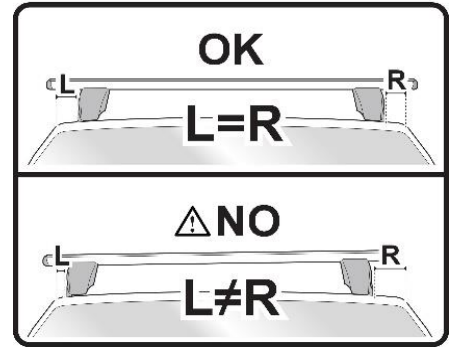

# FIXING KIT OMEGA

2

MANUFACTURER	MODEL CAR	DOORS	MODEL YEAR	D1	D2
VOLKSWAGEN	Taigo/Nivus	5	21>	5,0	1,4

3

4

Front	Rear
5	6
1	1
2X	2X

OR

MANUFACTURER	MODEL CAR	DOORS	MODEL YEAR	A1	A2	A1	A2
				cm	cm	in	in
VOLKSWAGEN	Taigo/Nivus	5	21>	30	40	11,8	15,7