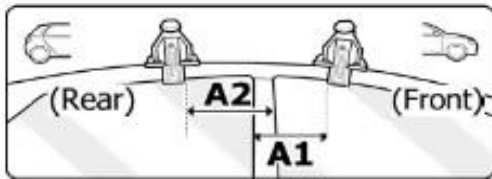

# FIXING KIT OMEGA

2

MANUFACTURER	MODEL CAR	DOORS	MODEL YEAR	D1	D2
VOLKSWAGEN	Taigo/Nivus	5	21>	5,0	1,4

3

4

Front	Rear
5	6
1	1
2X	2X

OR

MANUFACTURER	MODEL CAR	DOORS	MODEL YEAR	A1	A2	A1	A2
				cm	cm	in	in
VOLKSWAGEN	Taigo/Nivus	5	21>	30	40	11,8	15,7