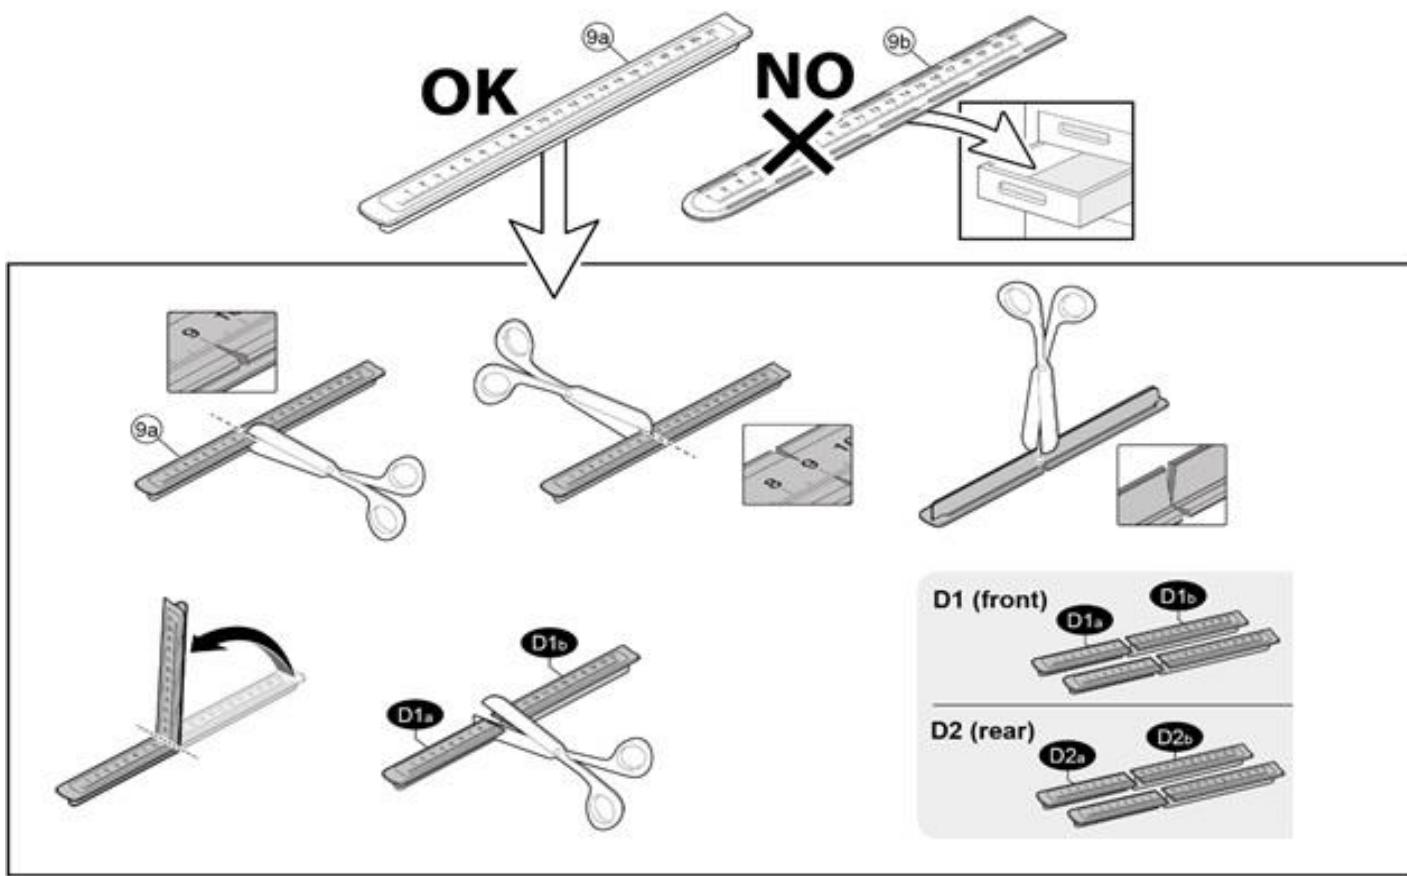

## FIXING KIT DELTA

### 1

MANUFACTURER	MODEL CAR	DOORS	MODEL YEAR	D1	D2
VOLKSWAGEN	Taigo/Nivus	5	21>	5,0	1,4

### 2

**3** **x4**

**4**

OR

MANUFACTURER	MODEL CAR	DOORS	MODEL YEAR	A1	A2	A1	A2
				cm	cm	in	in
VOLKSWAGEN	Taigo/Nivus	5	21>	30	40	11,8	15,7

**5**

**MANUAL DELTA**