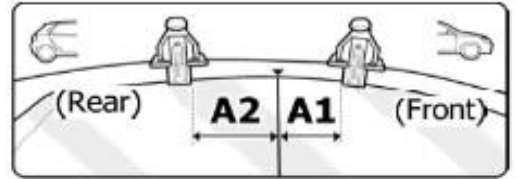

# FIXING KIT OMEGA

2

MANUFACTURER	MODEL CAR	DOORS	MODEL YEAR	D1	D2
VOLKSWAGEN	Taigo/Nivus	5	21>	5,0	1,4

3

4

Front	Rear
5	6
1	1
2X	2X

OR

MANUFACTURER	MODEL CAR	DOORS	MODEL YEAR	A1	A2	A1	A2
				cm	cm	in	in
VOLKSWAGEN	Taigo/Nivus	5	21>	30	40	11,8	15,7