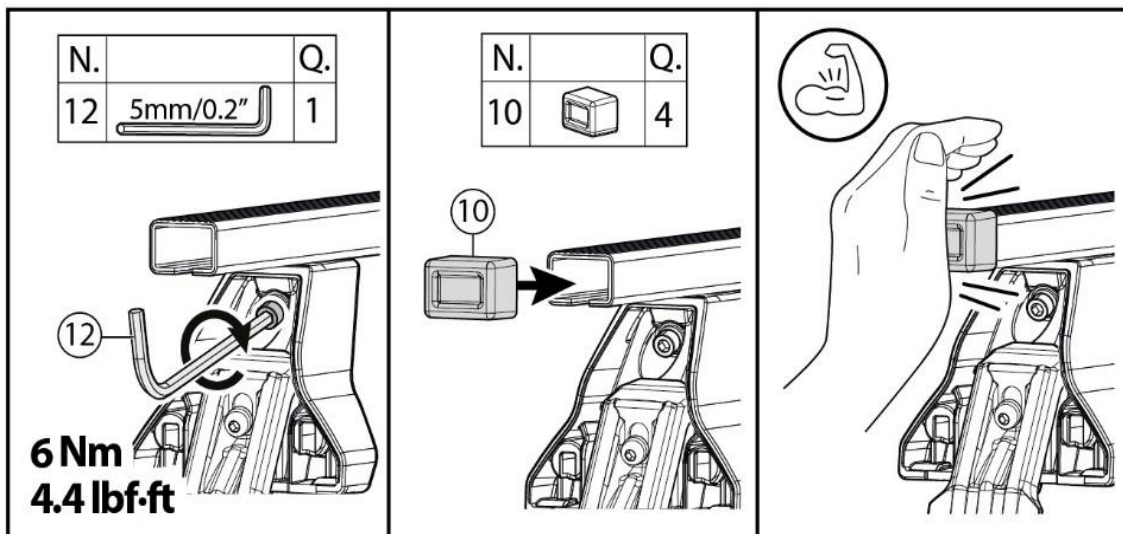

MANUFACTURER	MODEL CAR	DOORS	MODEL YEAR	D1	D2
VOLKSWAGEN	Taigo/Nivus	5	21>	5,0	1,4

3

4