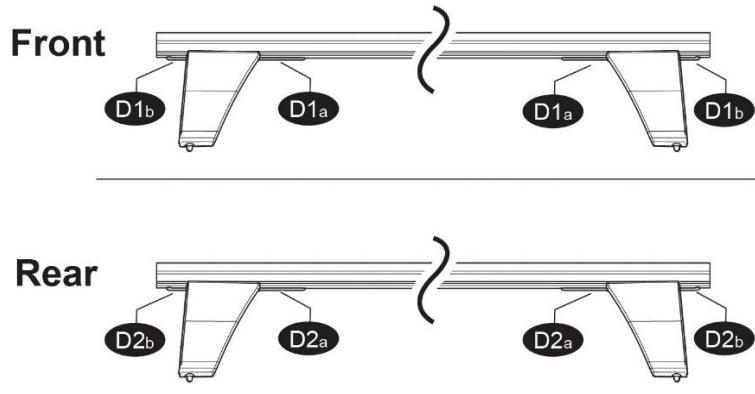

## FIXING KIT DELTA

### 1

MANUFACTURER	MODEL CAR	DOORS	MODEL YEAR	D1	D2
VOLKSWAGEN	Taigo/Nivus	5	21>	5,0	1,4

### 2

**3** **x4**

**4**

OR

MANUFACTURER	MODEL CAR	DOORS	MODEL YEAR	A1	A2	A1	A2
				cm	cm	in	in
VOLKSWAGEN	Taigo/Nivus	5	21>	30	40	11,8	15,7

**5**

**MANUAL DELTA**