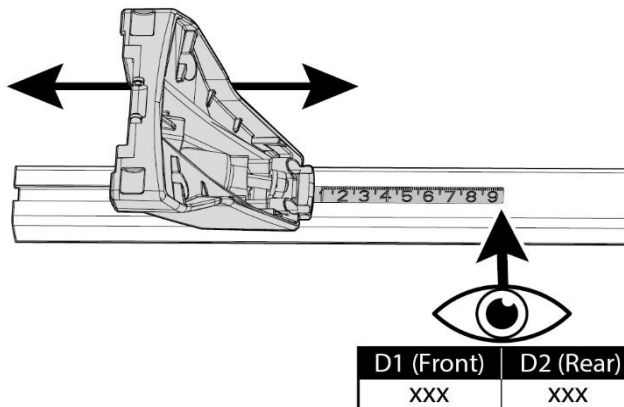

### 2

**3** **x4**

**4**

OR

MANUFACTURER	MODEL CAR	DOORS	MODEL YEAR	A1	A2	A1	A2
				cm	cm	in	in
VOLKSWAGEN	Taigo/Nivus	5	21>	30	40	11,8	15,7

**5**

**MANUAL DELTA**

# FIXING KIT OMEGA

2

MANUFACTURER	MODEL CAR	DOORS	MODEL YEAR	D1	D2
VOLKSWAGEN	Taigo/Nivus	5	21>	5,0	1,4

3

4

Front	Rear
5	6
1	1
2X	2X

OR

MANUFACTURER	MODEL CAR	DOORS	MODEL YEAR	A1	A2	A1	A2
				cm	cm	in	in
VOLKSWAGEN	Taigo/Nivus	5	21>	30	40	11,8	15,7