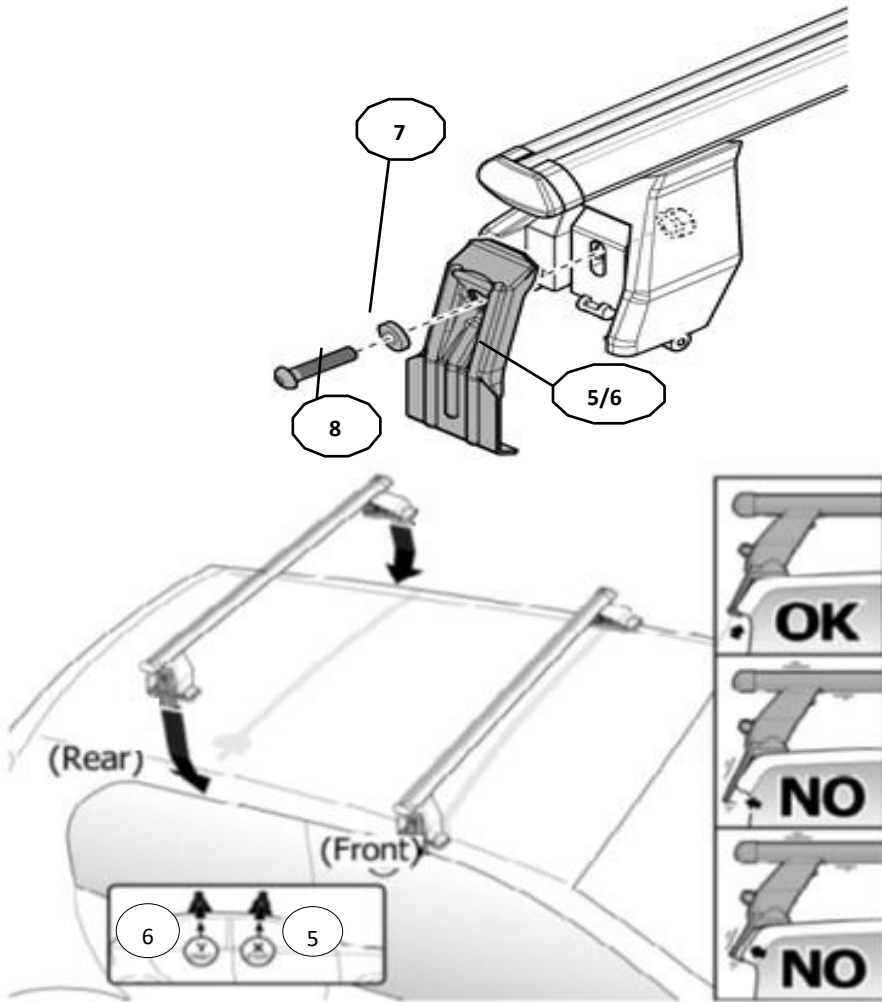

# FIXING KIT OMEGA

2

MANUFACTURER	MODEL CAR	DOORS	MODEL YEAR	D1	D2
VOLKSWAGEN	Taigo/Nivus	5	21>	5,0	1,4

3

4

Front	Rear
5	6
1	1
2X	2X

OR

MANUFACTURER	MODEL CAR	DOORS	MODEL YEAR	A1	A2	A1	A2
				cm	cm	in	in
VOLKSWAGEN	Taigo/Nivus	5	21>	30	40	11,8	15,7