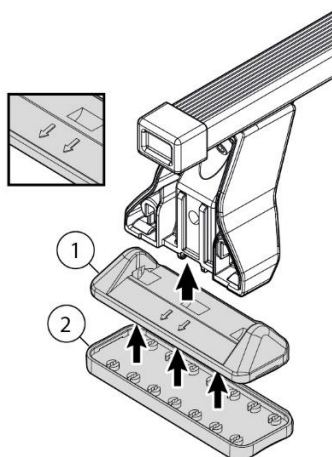

### 2

**3** **x4**

**4**

OR

MANUFACTURER	MODEL CAR	DOORS	MODEL YEAR	A1	A2	A1	A2
				cm	cm	in	in
VOLKSWAGEN	Taigo/Nivus	5	21>	30	40	11,8	15,7

**5**

**MANUAL DELTA**

# FIXING KIT OMEGA

2

MANUFACTURER	MODEL CAR	DOORS	MODEL YEAR	D1	D2
VOLKSWAGEN	Taigo/Nivus	5	21>	5,0	1,4

3

4

Front	Rear
5	6
1	1
2X	2X

OR

MANUFACTURER	MODEL CAR	DOORS	MODEL YEAR	A1	A2	A1	A2
				cm	cm	in	in
VOLKSWAGEN	Taigo/Nivus	5	21>	30	40	11,8	15,7