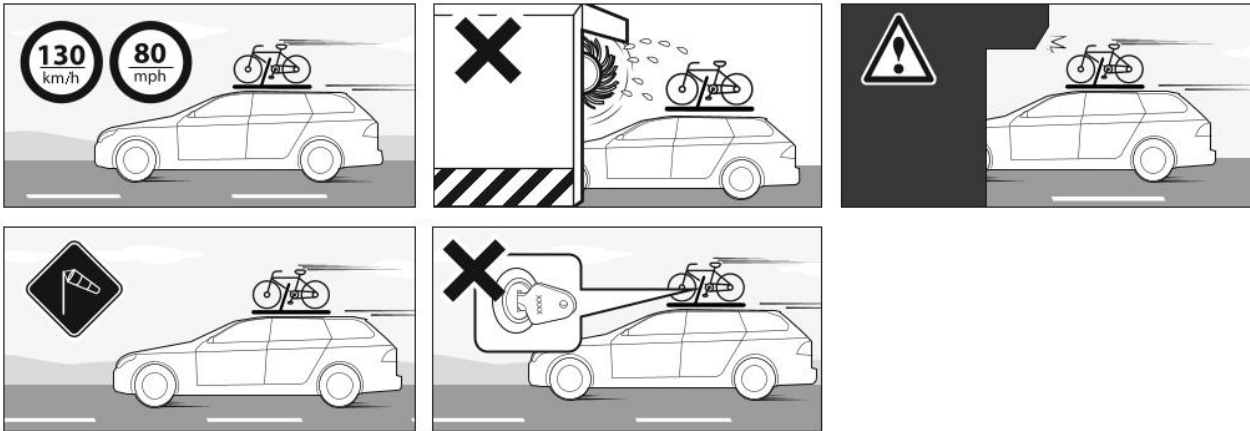

Juza	3,4 kg / 7.5 lbs	15 kg / 33 lbs

OPTIONAL KIT
Art. 000122700000

(AxB)
Min: 30x20mm / 1.2x0.8"
Max: 55x30mm / 2.2x1.2"

F.lli Menabò S.r.l.
Via 8 Marzo, 3 -Z.I. Corte Tegge
42025 Cavriago (RE) ITALY
customercare@flli-menabo.it
www.menabocaraccessories.com

Cod.Istr.	500011300001
Data	08/06/2021

Product registration

(IT) eu.menabocaraccessories.com/ita/product-support-ita
(EN) eu.menabocaraccessories.com/eng/product-support-eng
(DE) eu.menabocaraccessories.com/deu/product-support-deu
(FR) eu.menabocaraccessories.com/fra/product-support-fra
(ES) eu.menabocaraccessories.com/esp/product-support-esp

www.menabocaraccessories.com

Name

Surname

Email

Telephone

Serial number

Product name

Sign in