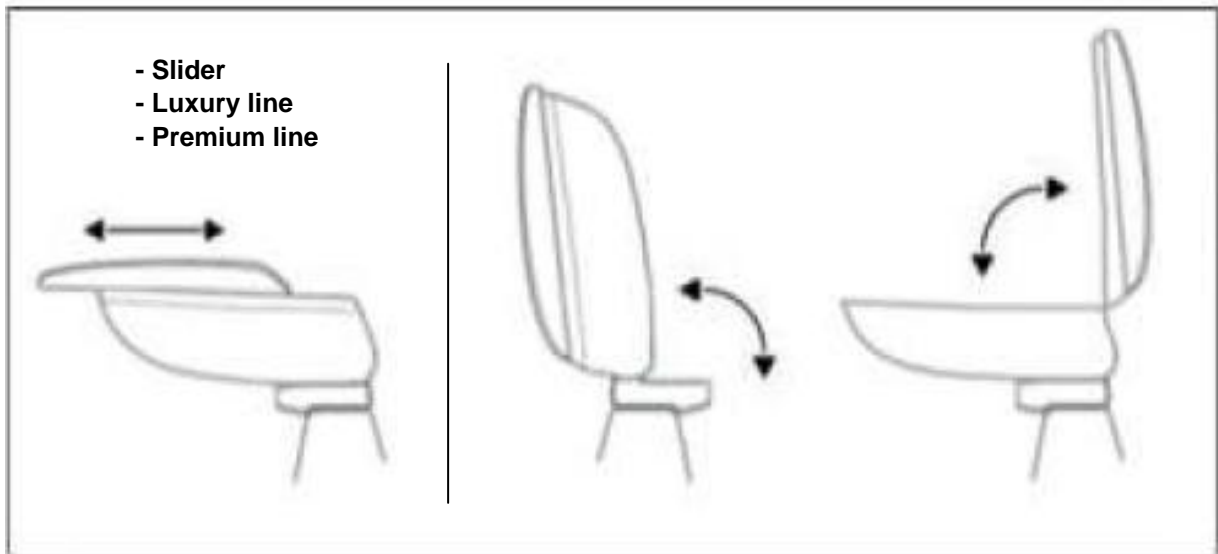

Mittelarmlehne
Basic / Slider / Luxury line / Premium line

Materiaal : ABS, Kunstleder
Teileliste :

Teil	Menge
Mittelarmlehne	1
Schrauben	4

Benötigtes Werkzeug:
- Schraubenzieher