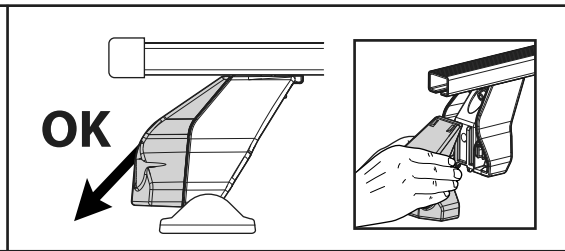

NO

OK

NO

NO

OK

F.lli Menabò S.r.l.
Via 8 Marzo, 3 -Z.I. Corte Tegge
42025 Cavriago (RE) ITALY
customercare@flli-menabo.it
www.menabocaraccessories.com

Product registration EU:

IT) eu.menabocaraccessories.com/ita/product-support-ita
EN) eu.menabocaraccessories.com/eng/product-support-eng
DE) eu.menabocaraccessories.com/deu/product-support-deu
FR) eu.menabocaraccessories.com/fra/product-support-fra
ES) eu.menabocaraccessories.com/esp/product-support-esp