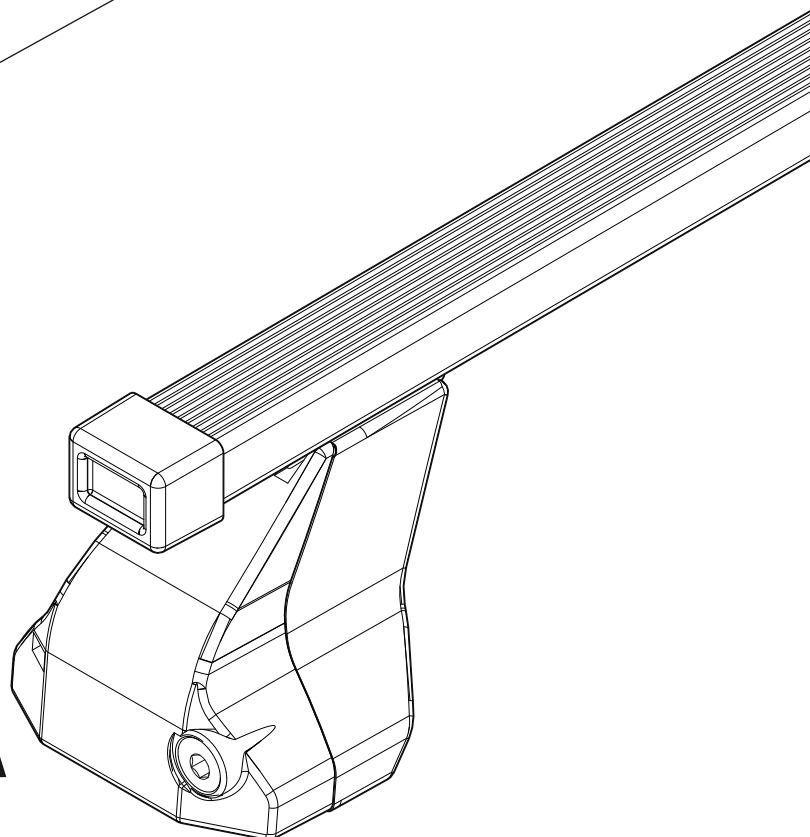

MENABO

free time on the move

DL FIX 209FP

DELTA / OMEGA

IT Istruzioni di montaggio	ET Paigaldusjuhend	PT Instruções de Montagem
EN Fitting instructions	FI Asennusohje	RO Instrucțiuni de montare
DE Montageanleitung	HR Uputa za sastavljanje	RU Инструкции по установке
FR Instructions de montage	HU A felszerelés módja	SK Návod na montáž
ES Instrucciones de montaje	LT Pritvirtinimo instrukcijos	SL Navodila za pritrdjevanje
BG инструкции за сглобяване	LV Stiprināšanas instrukcija	SV Monteringsanvisning
CS Návod na montáž	NL Instrukcja montażu	TK Uydurma talimat
DA Monteringsvejledning	NO Monteringsveiledning	ZH 裝修指導
EL Οδηγίες συναρμολόγησης	PL Instrukcja montażu	AR تعليمات التجميع

DELTA

OMEGA

Made in Italy