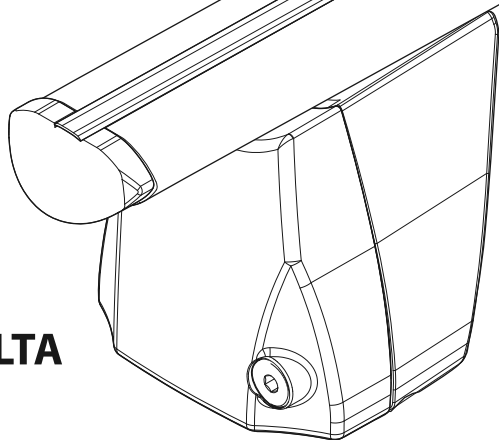

MENABO

free time on the move

DL FIX 209FP

DELTA / OMEGA

IT Istruzioni di montaggio	ET Paigaldusjuhend	PT Instruções de Montagem
EN Fitting instructions	FI Asennusohje	RO Instrucțiuni de montare
DE Montageanleitung	HR Uputa za sastavljanje	RU Инструкции по установке
FR Instructions de montage	HU A felszerelés módja	SK Návod na montáž
ES Instrucciones de montaje	LT Pritvirtinimo instrukcijos	SL Navodila za pritrdjevanje
BG инструкции за сглобяване	LV Stiprināšanas instrukcija	SV Monteringsanvisning
CS Návod na montáž	NL Instrukcja montażu	TK Uydurma talimat
DA Monteringsvejledning	NO Monteringsveiledning	ZH 裝修指導
EL Οδηγίες συναρμολόγησης	PL Instrukcja montażu	AR تعليمات التجميع

DELTA