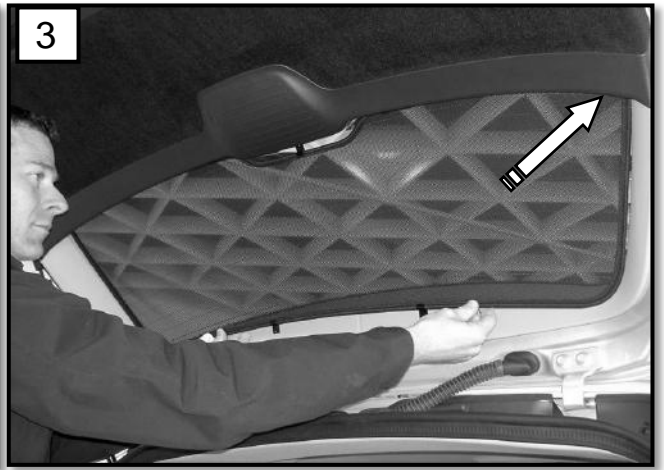

Sonniboy Mercedes GLK Type X204, Heckscheibe, Tür und Seitenfenster  
2008 →

**A**  
↓ 1x

**B**  
↓ 2x

**C**  
↓ 2x

**D**  
↓ 6x

**E**  
↓ 2x

**F**  
↓ 1x

Temperature diagram showing a thermometer with a checkmark at +16°C and a cross at +35°C.

Application diagram showing a sun icon with a checkmark and a rain icon with a cross.

Prohibitions: A red circle with a slash over a flame icon and a clock icon.

Duration: 2h