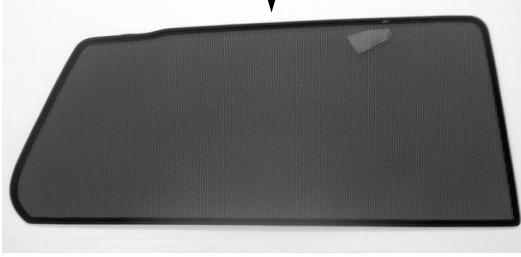

Sonniboy Mercedes GLK Type X204, Heckscheibe, Tür und Seitenfenster  
2008 →

**A**  
↓ 1x

**B**  
↓ 2x

**C**  
↓ 2x

**D**  
↓ 6x

**E**  
↓ 2x

**F**  
↓ 1x

Temperature diagram showing a thermometer with a checkmark at +16°C and a cross at +35°C.

Application diagram showing a sun icon with a checkmark and a rain icon with a cross.

Prohibitions: A red circle with a slash over a flame icon and a clock icon.

Duration: 2h