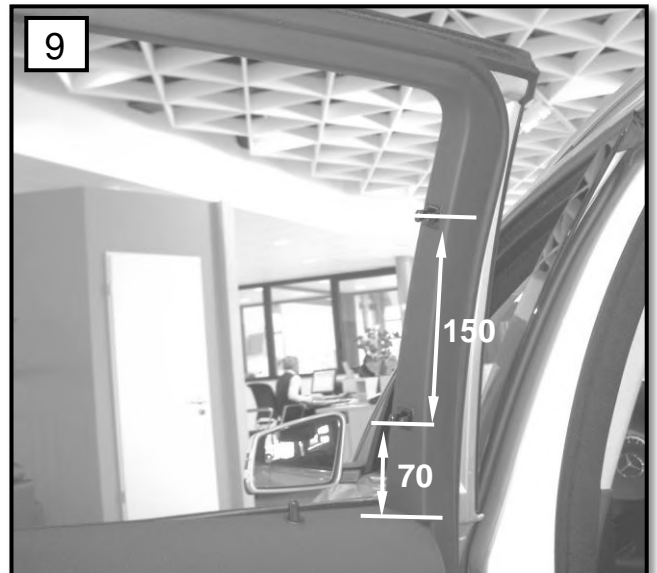

Sonniboy Mercedes GLK Type X204, Heckscheibe, Tür und Seitenfenster  
2008 →

**A**  
↓ 1x

**B**  
↓ 2x

**C**  
↓ 2x

**D**  
↓ 6x

**E**  
↓ 2x

**F**  
↓ 1x

Temperature diagram showing a thermometer with a checkmark at +16°C and a cross at +35°C.

Application diagram showing a sun icon with a checkmark and a rain icon with a cross.

Prohibitions: A red circle with a slash over a flame icon and a clock icon.

Duration: 2h