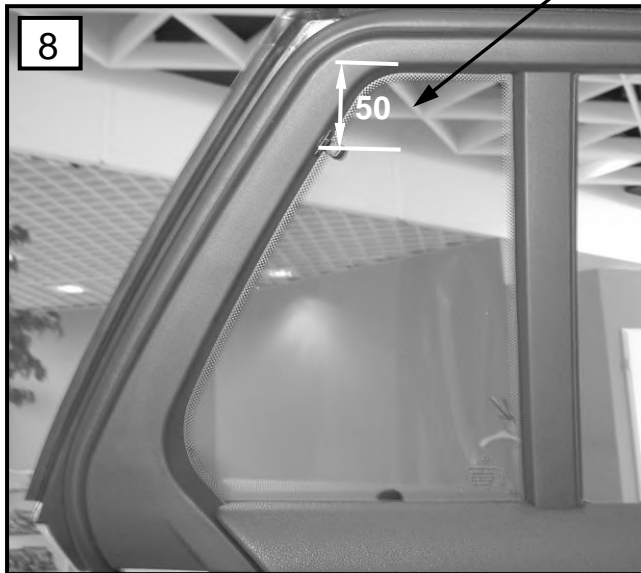

Sonniboy Mercedes GLK Type X204, Heckscheibe, Tür und Seitenfenster  
2008 →

**A**  
↓ 1x

**B**  
↓ 2x

**C**  
↓ 2x

**D**  
↓ 6x

**E**  
↓ 2x

**F**  
↓ 1x

Temperature diagram showing a thermometer with a checkmark at +16°C and a cross at +35°C.

Application diagram showing a sun icon with a checkmark and a rain icon with a cross.

Prohibitions: A red circle with a slash over a flame icon and a clock icon.

Duration: 2h