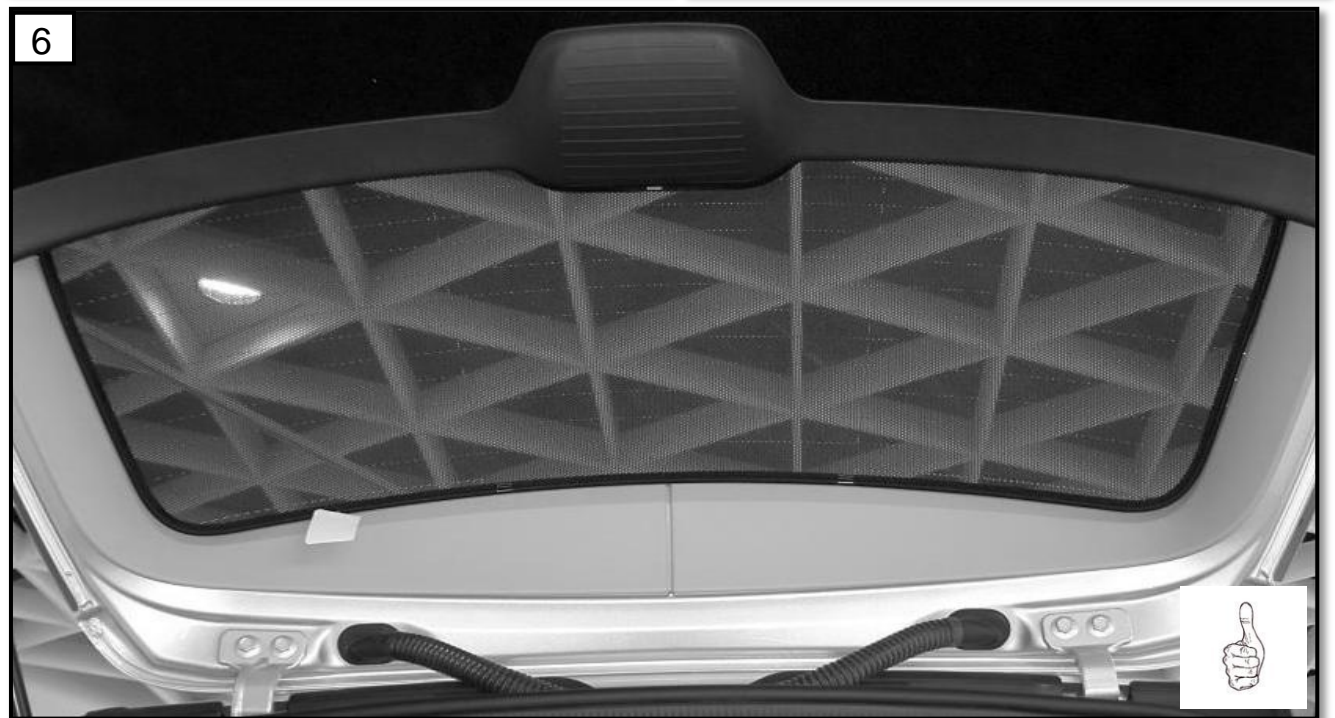

Sonniboy Mercedes GLK Type X204, Heckscheibe, Tür und Seitenfenster  
2008 →

**A**  
↓ 1x

**B**  
↓ 2x

**C**  
↓ 2x

**D**  
↓ 6x

**E**  
↓ 2x

**F**  
↓ 1x

Temperature diagram showing a thermometer with a checkmark at +16°C and a cross at +35°C.

Application diagram showing a sun icon with a checkmark and a rain icon with a cross.

Prohibitions: A red circle with a slash over a flame icon and a clock icon.

Duration: 2h