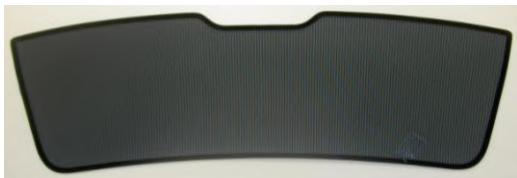

Sonniboy Mercedes GLK Type X204, Heckscheibe, Tür und Seitenfenster  
2008 →

**A**  
↓ 1x

**B**  
↓ 2x

**C**  
↓ 2x

**D**  
↓ 6x

**E**  
↓ 2x

**F**  
↓ 1x

Temperature diagram showing a thermometer with a checkmark at +16°C and a cross at +35°C.

Application diagram showing a sun icon with a checkmark and a rain icon with a cross.

Prohibitions: A red circle with a slash over a flame icon and a clock icon.

Duration: 2h