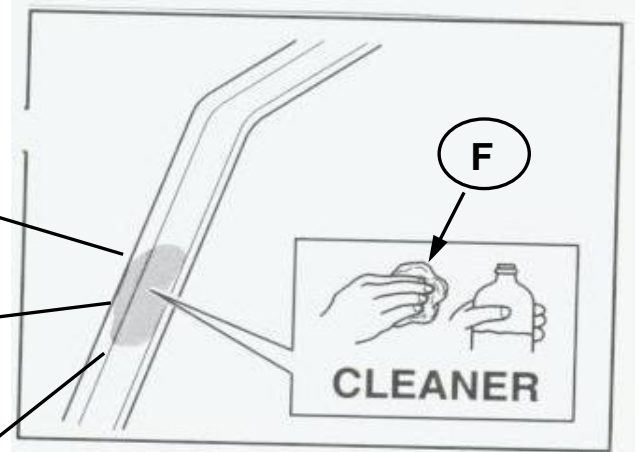

Sonniboy Mercedes GLK Type X204, Heckscheibe, Tür und Seitenfenster  
2008 →

**A**  
↓ 1x

**B**  
↓ 2x

**C**  
↓ 2x

**D**  
↓ 6x

**E**  
↓ 2x

**F**  
↓ 1x

Temperature diagram showing a thermometer with a checkmark at +16°C and a cross at +35°C.

Application diagram showing a sun icon with a checkmark and a rain icon with a cross.

Prohibitions: A red circle with a slash over a flame icon and a clock icon.

Duration: 2h