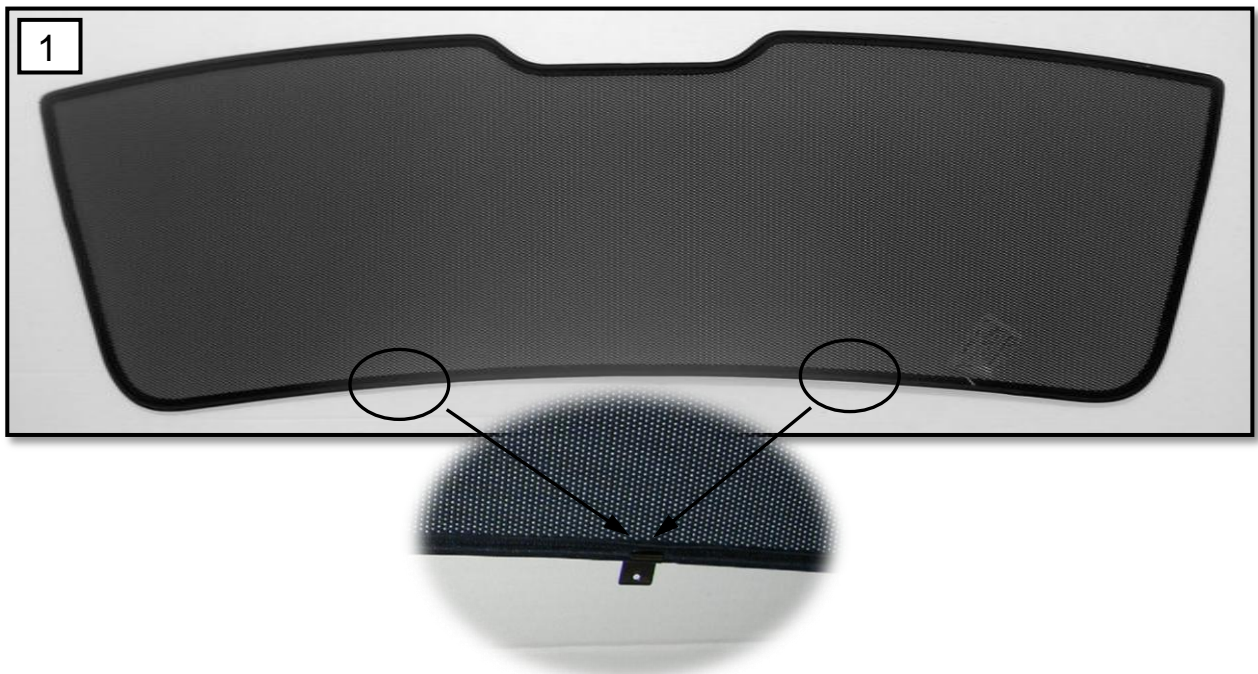

Sonniboy Mercedes GLK Type X204, Heckscheibe, Tür und Seitenfenster  
2008 →

**A**  
↓ 1x

**B**  
↓ 2x

**C**  
↓ 2x

**D**  
↓ 6x

**E**  
↓ 2x

**F**  
↓ 1x

Temperature diagram showing a thermometer with a checkmark at +16°C and a cross at +35°C.

Application diagram showing a sun icon with a checkmark and a rain icon with a cross.

Prohibitions: A red circle with a slash over a flame icon and a clock icon.

Duration: 2h