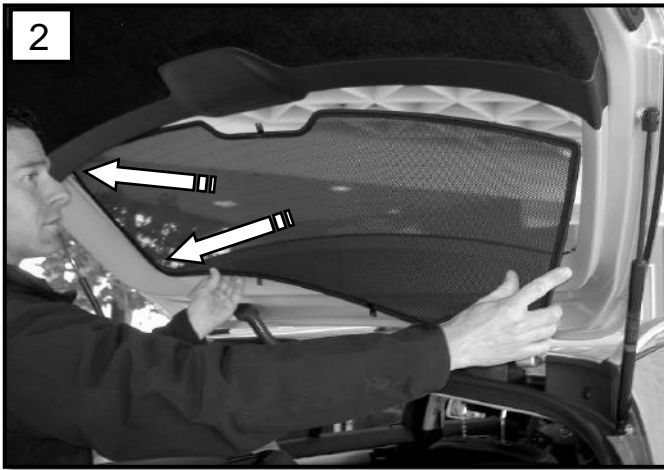

Sonniboy Mercedes GLK Type X204, Heckscheibe, Tür und Seitenfenster  
2008 →

**A**  
↓ 1x

**B**  
↓ 2x

**C**  
↓ 2x

**D**  
↓ 6x

**E**  
↓ 2x

**F**  
↓ 1x

Temperature diagram showing a thermometer with a checkmark at +16°C and a cross at +35°C.

Application diagram showing a sun icon with a checkmark and a rain icon with a cross.

Prohibitions: A red circle with a slash over a flame icon and a clock icon.

Duration: 2h