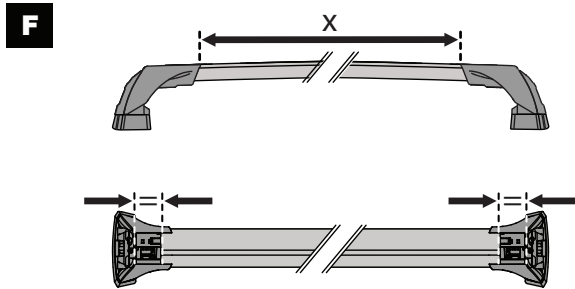

1

x4

2

x4

6**FR** = A095**FL** = A096**RR** = A095**RL** = A096**x4****7****x4****8****FR** = 11-04-267**FL** = 11-04-268**RR** = 11-04-268**RL** = 11-04-267

PLACEMENT • PLATZIERUNG • COLOCACIÓN • MONTAGE • PLASSERING • COLOCAÇÃO • РАЗМЕЩЕНИЕ • MONTAGGIO
 UMIESZCZENIE • UMÍSTĚNÍ • UMIESTNENIE • PLAATSING • PLACERING • PLACERING • ПОЗМІЩЕННЯ • SIJOITTA

9**x4**

10

		1	2
Holden Astra, 3dr Hatch 15+	AU, NZ	X = 775 mm (30 4/8")	X = 695 mm (27 3/8")
Opel Adam, 5dr Hatch 13+	EU	X = 805 mm (31 3/4")	X = 705 mm (27 3/4")
Opel Astra 5dr Hatch 10-13	AU	X = 790 mm (31 1/8")	X = 745 mm (29 3/8")
Opel Astra 5dr Hatch 10-15	EU, ZA	X = 790 mm (31 1/8")	X = 745 mm (29 3/8")
Opel Astra GTC, 3dr Hatch 11+	EU, ZA	X = 775 mm (30 4/8")	X = 695 mm (27 3/8")
Opel Astra GTC, 3dr Hatch 11-14	CN	X = 775 mm (30 4/8")	X = 695 mm (27 3/8")
Opel Astra GTC, 3dr Hatch 12-14	AU	X = 775 mm (30 4/8")	X = 695 mm (27 3/8")
Opel Zafira Tourer, 5dr MPV 12- Sep 16	EU	X = 880 mm (34 2/3")	X = 845 mm (33 1/4")
Opel Zafira ZJ, 5dr MPV 12-13	AU	X = 880 mm (34 2/3")	X = 845 mm (33 1/4")
Opel Zafira, 5dr MPV 12-Jan 15	CN	X = 880 mm (34 2/3")	X = 845 mm (33 1/4")
Opel Zafira, 5dr MPV Oct 16+	EU	X = 862 mm (33 7/8")	X = 830 mm (32 5/8")
Vauxhall Adam, 3dr Hatch 13+	EU	X = 805 mm (31 3/4")	X = 705 mm (27 3/4")
Vauxhall Astra, 5dr Hatch 10-15	EU	X = 790 mm (31 1/8")	X = 745 mm (29 3/8")
Vauxhall Astra GTC, 3dr Hatch 11+	EU	X = 775 mm (30 4/8")	X = 695 mm (27 3/8")
Vauxhall Zafira Tourer, 5dr MPV 12-Sep 16	EU	X = 880 mm (34 2/3")	X = 845 mm (33 1/4")
Vauxhall Zafira, 5dr MPV Oct 16+	EU	X = 862 mm (33 7/8")	X = 830 mm (32 5/8")